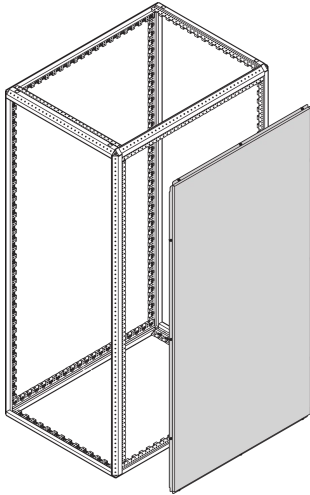

# Varistar Side Separating Wall

Side panel for side by side cabinets replacing 2 individual cabinet side panles. The seperating panel is mounted between to racks and fully compatible with all air blanking panels.

## FEATURES

Prevents unauthorized access

For cabinets arranged in rows, wall replaces individual cabinet side walls

## SPECIFICATIONS

- Finish:** Aluminum-Zinc Plated
- Product Type:** Cabinet/Rack Panel
- Material:** Steel

Table 1/1

| Catalog Number | Rack Height | Height | Depth  | Package Quantity | Type            | Quick Ship |
|----------------|-------------|--------|--------|------------------|-----------------|------------|
| 23130-580      | 52U         | 2450mm | 1000mm | 1                | Separating Wall | No         |