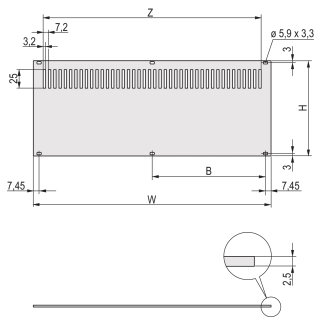

Rear Panel for RatiopacPRO/PropacPRO, Perforated, Unshielded

The perforated rear panel, Al, 2.5 mm is unshielded. The rear side is conductive.

CERTIFICATIONS

FEATURES

Rear panel, Al, 2.5 mm, front: anodized, rear: conductive; unshielded

Enables mounting on horizontal rails

For Mounting on Horizontal Rails

SPECIFICATIONS

Material:	Aluminum
Finish:	Anodized; Passivated
Works With:	Cases
Product Family:	RatiopacPRO; RatiopacPRO AIR
Type:	Rear Panel
Product Type:	Side Panel

Table 1/1

Catalog Number	Rack Height	Rack Width	Package Quantity	Height	Width	Quick Ship

30849-007	2U	28HP	1	67.9mm	141.9mm	No
30849-014	2U	42HP	1	67.9mm	213mm	No
30849-008	3U	28HP	1	112.35mm	141.9mm	No
30849-015	2U	63HP	1	67.9mm	319.7mm	No
30849-009	4U	28HP	1	156.8mm	141.9mm	No
30849-021	3U	42HP	1	112.35mm	213mm	No
30849-028	4U	42HP	1	156.8mm	213mm	No
30849-011	5U	28HP	1	220mm	215mm	No
30849-016	2U	84HP	1	67.9mm	426.4mm	No
30849-035	6U	42HP	1	245.7mm	213mm	No
30849-010	6U	28HP	1	245.7mm	141.9mm	No
30849-022	3U	63HP	1	112.35mm	319.7mm	No
30849-171	5U	42HP	1	220mm	215mm	No
30849-023	3U	84HP	1	112.35mm	426.4mm	No
30849-029	4U	63HP	1	156.8mm	319.7mm	No
30849-172	5U	63HP	1	220mm	215mm	No
30849-030	4U	84HP	1	156.8mm	426.4mm	No
30849-036	6U	63HP	1	245.7mm	319.7mm	No
30849-173		84HP	1	220mm	215mm	No