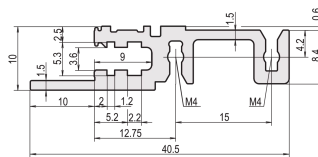

Horizontal Rail, Front, Type H-LD, Heavy, Long Lip, for IEEE Application, 1000 mm

CATALOG NUMBER

34560-301

Combinations of horizontal rails and side panels

		"4" can be combined, "-" combination not recommended			
		Subrack 10 Light	Subrack 10 Backlit	Subrack 10 Heavy	Subrack 10 Rugged
Subrack 10 Light		+	+	+	+
Subrack 10 Backlit		+	+	+	+
Subrack 10 Heavy		+	+	-	-
Subrack 10 Rugged		+	+	-	-

Light 10, Backlit 10, Heavy 10, Rugged 10

The horizontal rail with a long lip enables the use of IEEE insertion / extraction handles.

CERTIFICATIONS

FEATURES

For plug-in units with IEEE handle

Long lip (H-LD)

Installation at top and bottom

For CPCI and VME64x systems

Aluminum extrusion, anodized finish, conductive contact surface

PRODUCT ATTRIBUTES

Rack Width: 195HP

Package Quantity: 1

Finish: Anodized

Length: 1000mm