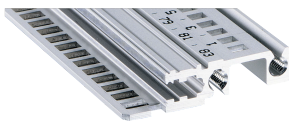

Horizontal Rail, Front, Type H-LD, Heavy, Long Lip, for IEEE Application, 1000 mm

CATALOG NUMBER

34560-301

Combinations of horizontal rails and side panels

		"4" can be combined, "-" combination not recommended			
		Subrack 10 Light	Subrack 10 Backlit	Subrack 10 Heavy	Subrack 10 Rugged
Subrack 10 Light		+	+	+	+
Subrack 10 Backlit		+	+	+	+
Subrack 10 Heavy		+	+	-	-
Subrack 10 Rugged		+	+	-	-

Light 10, Backlit 10, Heavy 10, Rugged 10

The horizontal rail with a long lip enables the use of IEEE insertion / extraction handles.

CERTIFICATIONS

FEATURES

For plug-in units with IEEE handle

Long lip (H-LD)

Installation at top and bottom

For CPCI and VME64x systems

Aluminum extrusion, anodized finish, conductive contact surface

PRODUCT ATTRIBUTES

Rack Width: 195HP

Package Quantity: 1

Finish: Anodized

Length: 1000mm