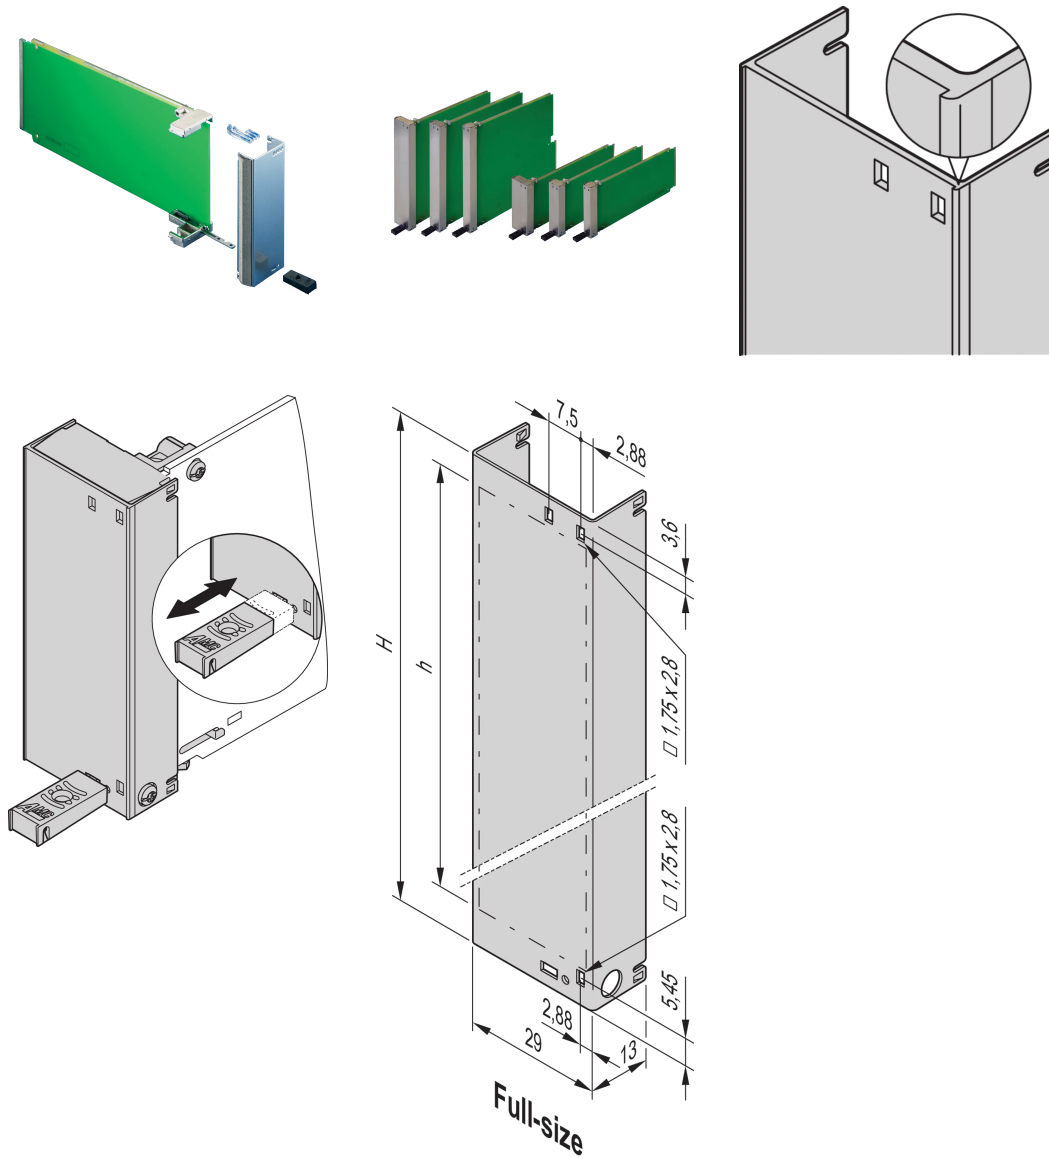

AMC Front Panel with Pull Handle, Single Mid-Size, 4 HP, AI

CATALOG NUMBER

30849-658

AdvancedMC Front Panel including EMC gasket for AMC.0 Rev. 2.0 Modules.

CERTIFICATIONS

FEATURES

In accordance with AMC.0 R2.0 specification

Front panel for pull-handle mechanism (with cut-outs for light pipe)

For the use together with the AMC Pull-handle mechanism, AMC.0 R2.0

PRODUCT ATTRIBUTES

Height (H): 73.8mm

Rack Width: 4HP

Accessory Type: Front panel

Design Feature: Mid-Size

Material: Aluminum

Finish: Passivated

Package Quantity: 1

Front Finish: Raw

Rear Finish: Raw

Depth (D): 2.5mm

Product Type: Front Panel