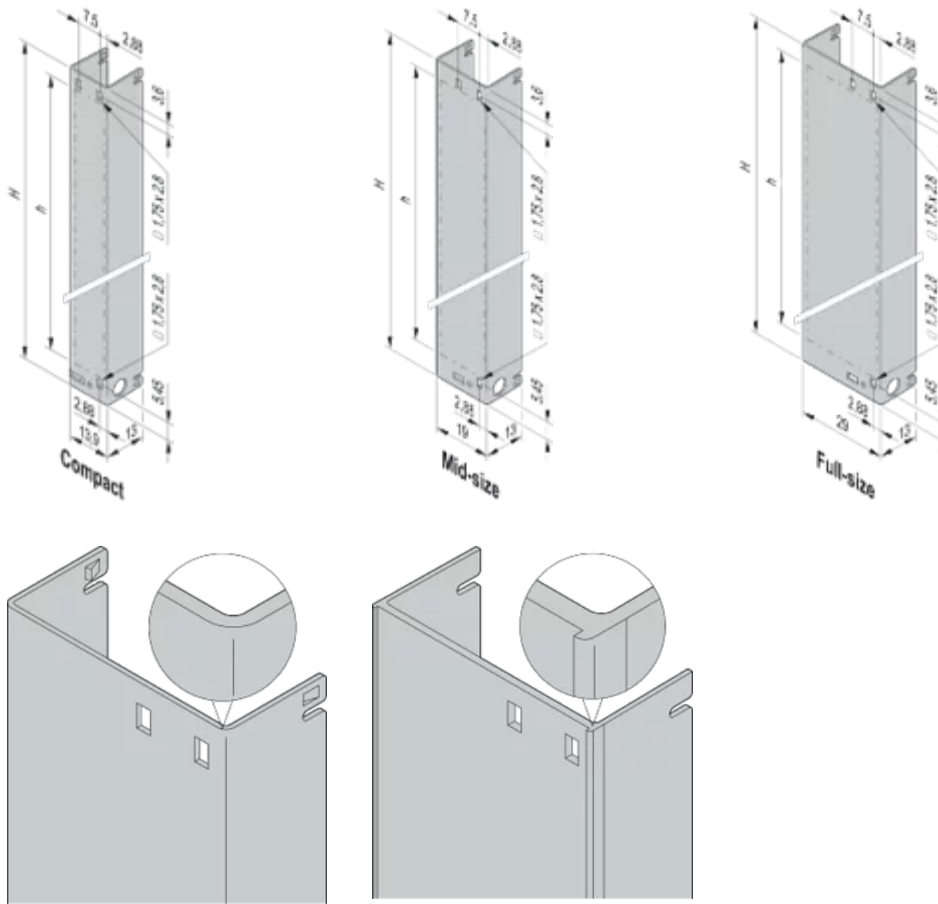

Front panel for pull-handle mechanism (with cut-outs for light pipe)

For the use together with the AMC Pull-handle mechanism, AMC.0 R2.0

PRODUCT ATTRIBUTES

Height (H): 73.8mm

Rack Width: 4HP

Accessory Type: Front panel

Design Feature: Mid-Size

Material: Aluminum

Finish: Passivated

Package Quantity: 1

Front Finish: Raw

Rear Finish: Raw

Depth (D): 2.5mm

Product Type: Front Panel

Width (W): 19mm

DIAGRAMS

WARNING

nVent products shall be installed and used only as indicated in nVent's product instruction sheets and training materials. Instruction sheets are available at www.nvent.com and from your nVent customer service representative. Improper installation, misuse, misapplication or other failure to completely follow nVent's instructions and warnings may cause product malfunction, property damage, serious bodily injury and death and/or void your warranty.