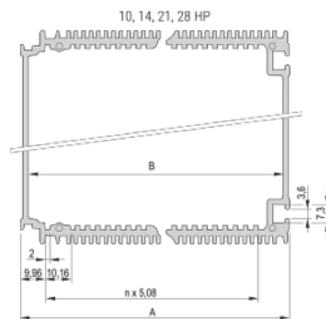

## PRODUCT ATTRIBUTES

Rack Width: 28HP

Package Quantity: 1

Finish: Anodized

Length (L): 167mm

Material: Aluminum

Product Type: Cover

Rack Height: 3U

Works With: Cassettes

Net Weight: 0.73kg

PCB Length metric: 160mm

## ADDITIONAL PRODUCT DETAILS

Please order front Panel, rear Panel, brackets for PCBs and fixing materials separately.

Please take into consideration that deliveries may be carried out in the stated SPQs (SPQ, e.g. 5 pieces, 10 pieces, 50 pieces, etc.). Differing order quantities (e.g. 2 pieces) may be changed to the next possible delivery quantity = Standard Pack Quantity.

## DIAGRAMS