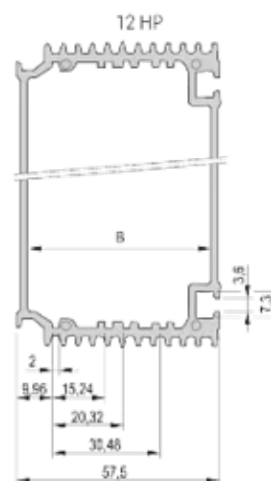

## PRODUCT ATTRIBUTES

Rack Width: 28HP

Package Quantity: 1

Finish: Anodized

Length (L): 167mm

Material: Aluminum

Product Type: Cover

Rack Height: 3U

Works With: Cassettes

Net Weight: 0.73kg

PCB Length metric: 160mm

## ADDITIONAL PRODUCT DETAILS

Please order front Panel, rear Panel, brackets for PCBs and fixing materials separately.

Please take into consideration that deliveries may be carried out in the stated SPQs (SPQ, e.g. 5 pieces, 10 pieces, 50 pieces, etc.). Differing order quantities (e.g. 2 pieces) may be changed to the next possible delivery quantity = Standard Pack Quantity.

## DIAGRAMS