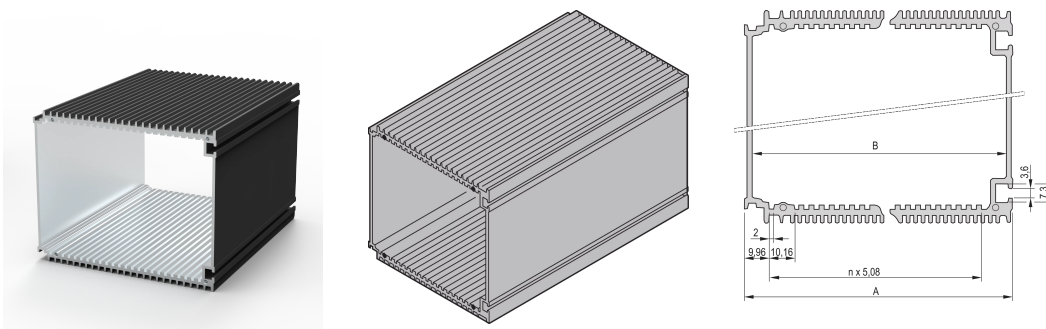

# HF Frame Type Plug-In Unit Body Tube, 28 HP, for 160 mm Deep PCB

## CATALOG NUMBER

**30809-669**

The black HF body tube, for HF frame-type plug-in unit enables a user to insert PCBs.

## PRODUCT ATTRIBUTES

Rack Width: 28HP

Package Quantity: 1

Finish: Anodized

Length (L): 167mm

Material: Aluminum

Product Type: Cover

Rack Height: 3U