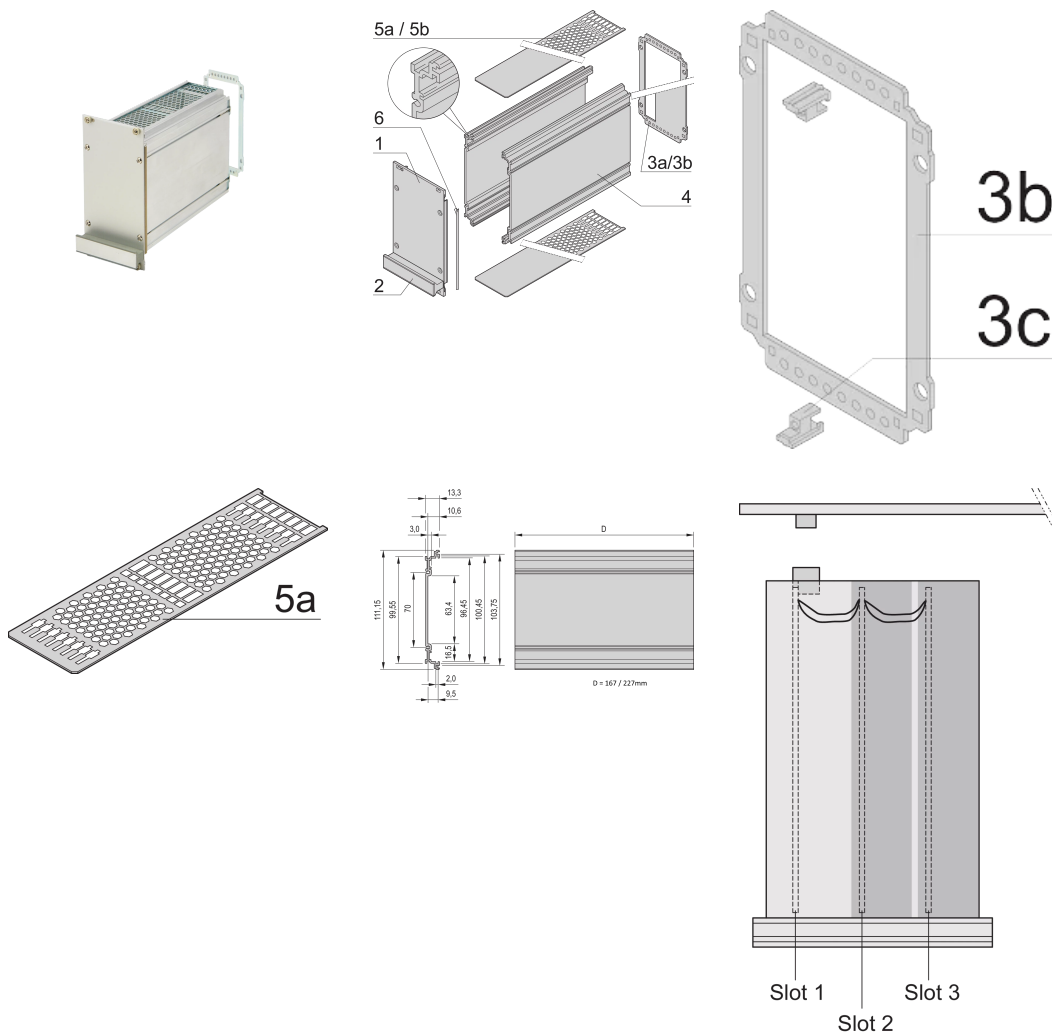

Frame Type Plug-In Unit PRO Kit, Shielded, Perforated, Multiple Connectors, 3 U, 12 HP, 227 mm

CATALOG NUMBER

24813-362

Protects a PCB against mechanical damage and discharges electrostatic buildup; for Euroboard formats; pair with panel with cutouts for more connectors.

CERTIFICATIONS

FEATURES

Cover plate with perforation, for guide rails (airflow approx. 60 %)

Rear panel with cut-out for multiple connectors

Extruded side panels with groove to right and left, to insert a PCB (board position in accordance with standard in left side panel only)

PRODUCT ATTRIBUTES

Rack Height: 3U

Rack Width: 12HP

Package Quantity: 1

Handle Type: Trapezoid

EMC Gasket Type: Textile

Rear Panel Type: Multiple Connector Cut-Out

Cover Plate Type: Cover Plate with Perforation for Guide Rails

Front Finish: Anodized

Rear Finish: Anodized

Cooling: Perforated

Depth (D): 227mm

EMC Shielding: Yes

Finish: Anodized; Passivated

Material: Aluminum

Product Type: Cassette