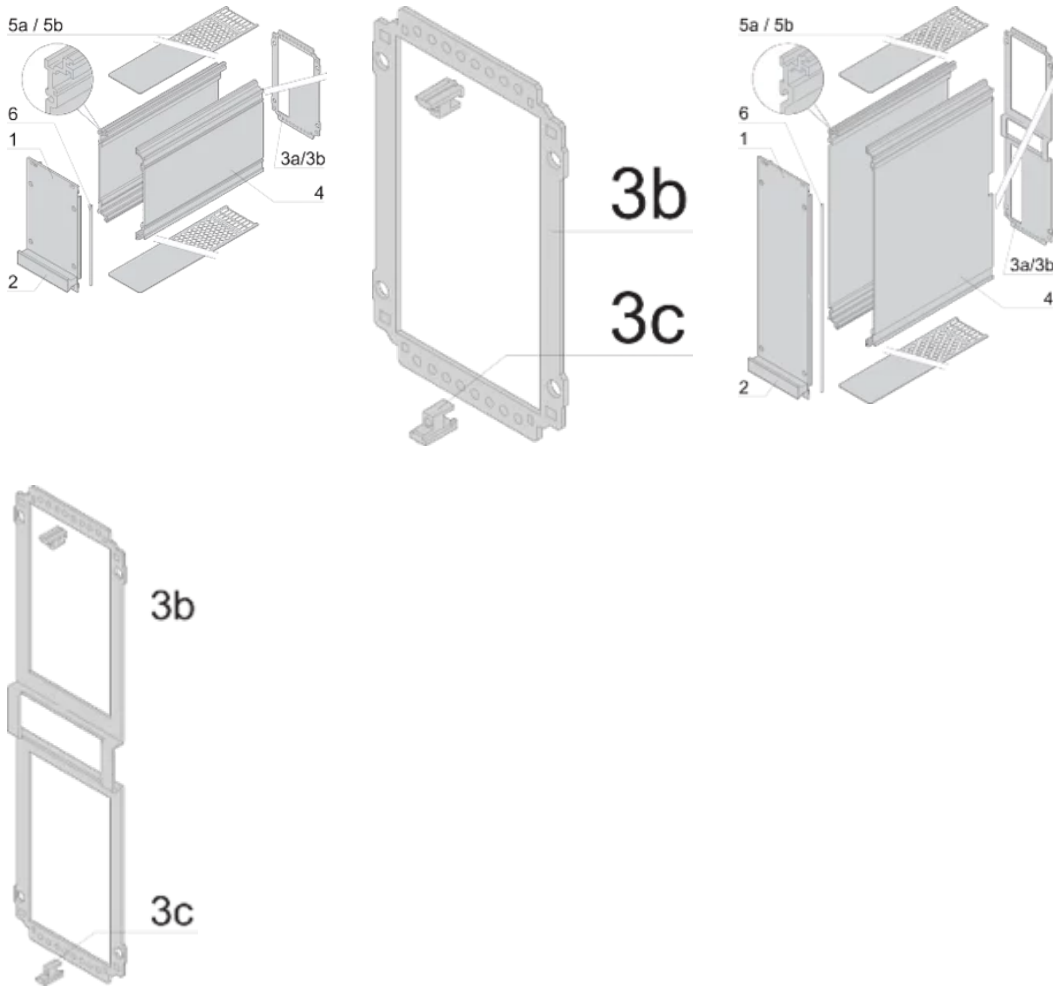

DIAGRAMS

WARNING

nVent products shall be installed and used only as indicated in nVent's product instruction sheets and training materials. Instruction sheets are available at www.nvent.com and from your nVent customer service representative. Improper installation, misuse, misapplication or other failure to completely follow nVent's instructions and warnings may cause

North America

All locations
+1.763.422.2661
Chat with us:
nvent.com/schroff

Europe

Straubenhardt, Germany
+49.7082.794.0
Betschdorf, France
+33.3.88.90.64.90
Warsaw, Poland
+48.22.209.98.35
Assago, Italy
+39.02.932.7141
Chat with us:
nvent.com/schroff

Asia

Shanghai, China
+86.21.2412.6943
Qingdao, China
+86.532.8771.6101
Singapore
+65.6768.5800
Shin-Yokohama, Japan
+81.45.476.0271
Chat with us:
nvent.com/schroff

Middle East & India

Dubai, United Arab Emirates
+971.4.378.1700
Bangalore, India
+91.80.6715.2001
Istanbul, Turkey
+90.216.250.7374
Chat with us:
nvent.com/schroff

Our powerful portfolio of brands:

CADDY ERICO HOFFMAN ILSCO SCHROFF TRACHTE