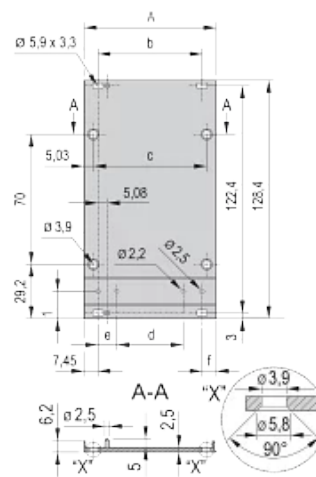

Frame Type Plug-In Unit PRO Kit, Shielded, Perforated, 1 Connector, 3 U, 28 HP, 167 mm

CATALOG NUMBER

24813-228

3 U Front panel shieldable

5a

Protects a PCB against mechanical damage and discharges electrostatic buildup; for Euroboard formats; pair panel with one cutout for one connector.

CERTIFICATIONS

FEATURES

Cover plate with perforation, for guide rails (airflow approx. 60 %)

Rear panel with cut-out for single connector (conforms to EN 60603, DIN 41612, construction types: B, C, D, F, H, Q, R, S)

Extruded side panels with groove to right and left, to insert a PCB (board position in accordance with standard in left side panel only)

PRODUCT ATTRIBUTES

Rack Height: 3U

Rack Width: 28HP

Depth (D): 167mm

Handle Type: Trapezoid

Package Quantity: 1

EMC Gasket Type: Textile

Rear Panel Type: Single Connector Cut-Out

Cover Plate Type: Cover Plate with Perforation for Guide Rails

Front Finish: Anodized

Rear Finish: Conductive