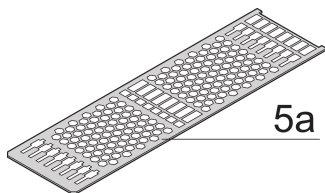

Frame Type Plug-In Unit PRO Kit, Shielded, Perforated, 1 Connector, 3 U, 28 HP, 167 mm

CATALOG NUMBER

24813-228

3 U Front panel shieldable

5a

Protects a PCB against mechanical damage and discharges electrostatic buildup; for Euroboard formats; pair panel with one cutout for one connector.

CERTIFICATIONS

FEATURES

Cover plate with perforation, for guide rails (airflow approx. 60 %)

Rear panel with cut-out for single connector (conforms to EN 60603, DIN 41612, construction types: B, C, D, F, H, Q, R, S)

Extruded side panels with groove to right and left, to insert a PCB (board position in accordance with standard in left side panel only)

PRODUCT ATTRIBUTES

Rack Height: 3U

Rack Width: 28HP

Depth (D): 167mm

Handle Type: Trapezoid

Package Quantity: 1

EMC Gasket Type: Textile

Rear Panel Type: Single Connector Cut-Out

Cover Plate Type: Cover Plate with Perforation for Guide Rails

Front Finish: Anodized

Rear Finish: Conductive