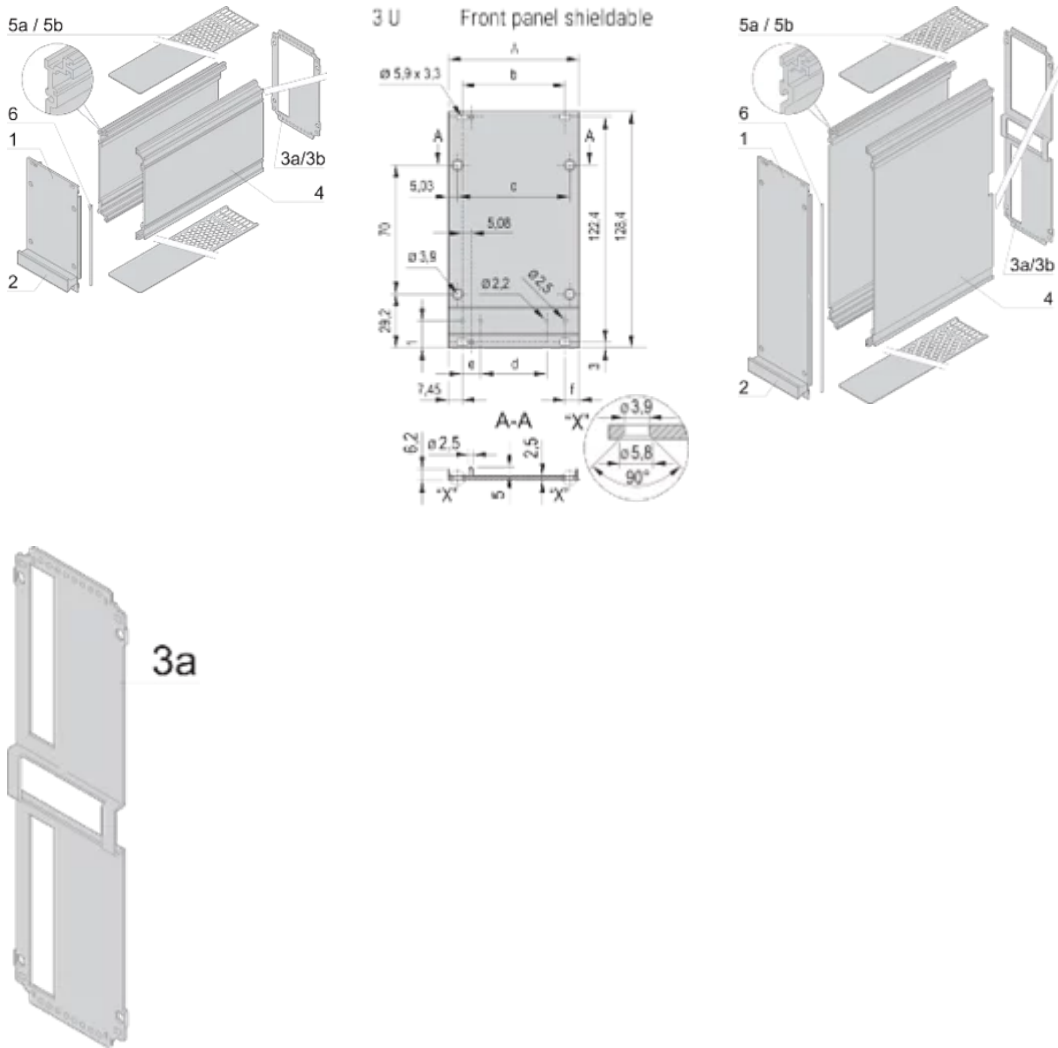

DIAGRAMS

WARNING

nVent products shall be installed and used only as indicated in nVent's product instruction sheets and training materials. Instruction sheets are available at www.nvent.com and from your nVent customer service representative. Improper installation, misuse, misapplication or other failure to completely follow nVent's instructions and warnings may cause product malfunction, property damage, serious bodily injury and death and/or void your warranty.