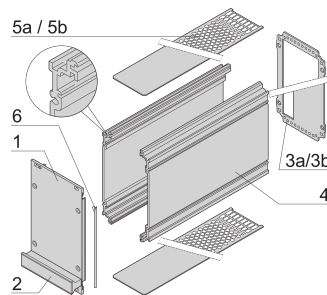

Frame Type Plug-In Unit PRO Kit, Shielded, Perforated, 1 Connector, 3 U, 28 HP, 167 mm

CATALOG NUMBER

24813-228

3 U Front panel shieldable

5a

Protects a PCB against mechanical damage and discharges electrostatic buildup; for Euroboard formats; pair panel with one cutout for one connector.

CERTIFICATIONS

FEATURES

Cover plate with perforation, for guide rails (airflow approx. 60 %)

Rear panel with cut-out for single connector (conforms to EN 60603, DIN 41612, construction types: B, C, D, F, H, Q, R, S)

Extruded side panels with groove to right and left, to insert a PCB (board position in accordance with standard in left side panel only)

PRODUCT ATTRIBUTES

Rack Height: 3U

Rack Width: 28HP

Depth (D): 167mm

Handle Type: Trapezoid

Package Quantity: 1

EMC Gasket Type: Textile

Rear Panel Type: Single Connector Cut-Out

Cover Plate Type: Cover Plate with Perforation for Guide Rails

Front Finish: Anodized

Rear Finish: Conductive