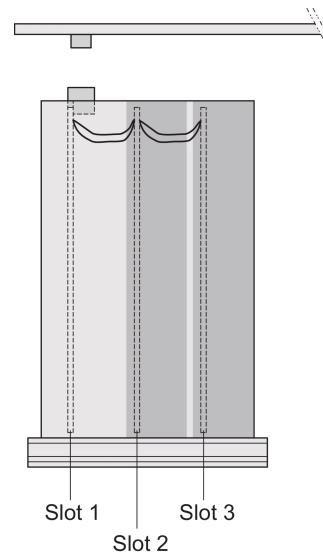

Frame Type Plug-In Unit PRO Kit, Shielded, Perforated, 1 Connector, 3 U, 28 HP, 167 mm

CATALOG NUMBER

24813-228

3 U Front panel shieldable

5a

Protects a PCB against mechanical damage and discharges electrostatic buildup; for Euroboard formats; pair panel with one cutout for one connector.

CERTIFICATIONS

FEATURES

Cover plate with perforation, for guide rails (airflow approx. 60 %)

Rear panel with cut-out for single connector (conforms to EN 60603, DIN 41612, construction types: B, C, D, F, H, Q, R, S)

Extruded side panels with groove to right and left, to insert a PCB (board position in accordance with standard in left side panel only)

PRODUCT ATTRIBUTES

Rack Height: 3U

Rack Width: 28HP

Depth (D): 167mm

Handle Type: Trapezoid

Package Quantity: 1

EMC Gasket Type: Textile

Rear Panel Type: Single Connector Cut-Out

Cover Plate Type: Cover Plate with Perforation for Guide Rails

Front Finish: Anodized

Rear Finish: Conductive