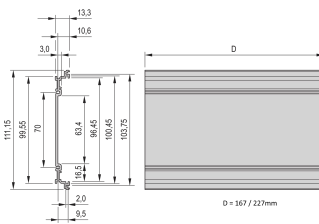

Frame Type Plug-In Unit PRO Kit, Shielded, Perforated, 1 Connector, 3 U, 28 HP, 167 mm

CATALOG NUMBER

24813-228

3 U Front panel shieldable

5a

Protects a PCB against mechanical damage and discharges electrostatic buildup; for Euroboard formats; pair panel with one cutout for one connector.

Extruded side panels with groove to right and left, to insert a PCB (board position in accordance with standard in left side panel only)

PRODUCT ATTRIBUTES

Rack Height: 3U

Rack Width: 28HP

Depth (D): 167mm