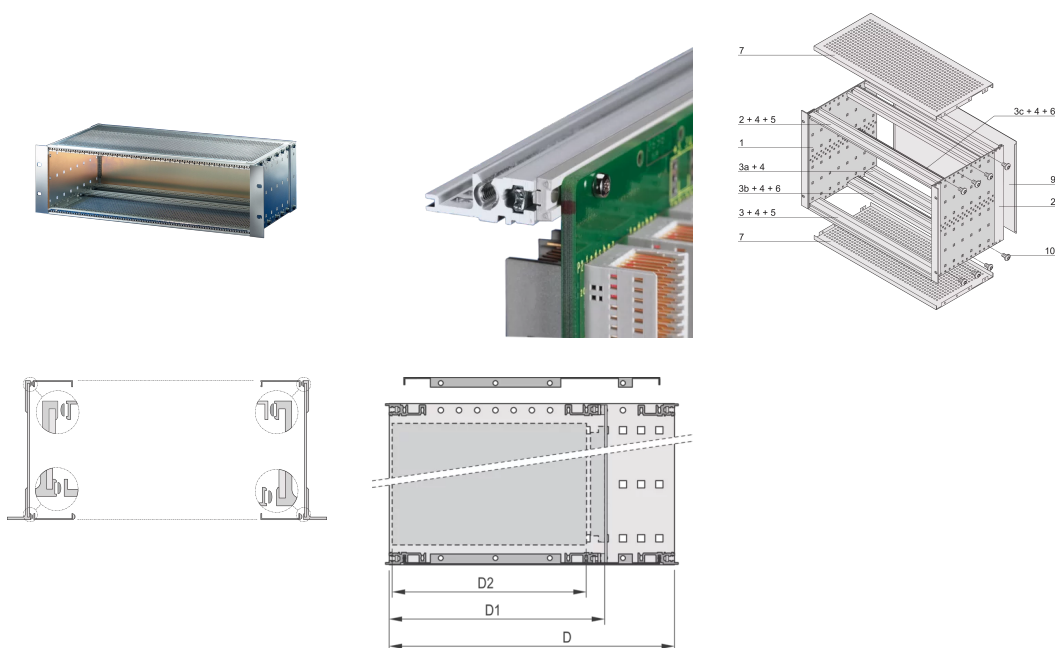

EuropacPRO 19" Subrack Kit for Backplane, Heavy, Shielded, 6 U, 355 mm

CATALOG NUMBER

24563-474

EMC Shielded subrack for backplane mounting, heavy version with tox welded side panels.

CERTIFICATIONS

FEATURES

Subrack with side panel type H ("Heavy"), 19" bracket is firmly fixed to side panel (tox-cold welded)

Modifications such as cutouts, different finishes or dimensions available

Supplied as space-saving flat-pack

Aluminum construction

Horizontal rail type "Heavy"

Rear horizontal rail for backplane mounting with insulation strip

EMC of approximately 40 dB at 1 GHz, 30 dB at 2 GHz, assuming that the front is covered with shielded front panels, testing in accordance with VG 95373 part 15

PRODUCT ATTRIBUTES

Rack Height: 6U

Depth (D): 355mm

Package Quantity: 1

For Mounting: Backplane

Board Depth: 160mm; 220mm; 280mm

Gasket Type: Textile EMC

Shock and Vibration Tolerance: 5g (force)