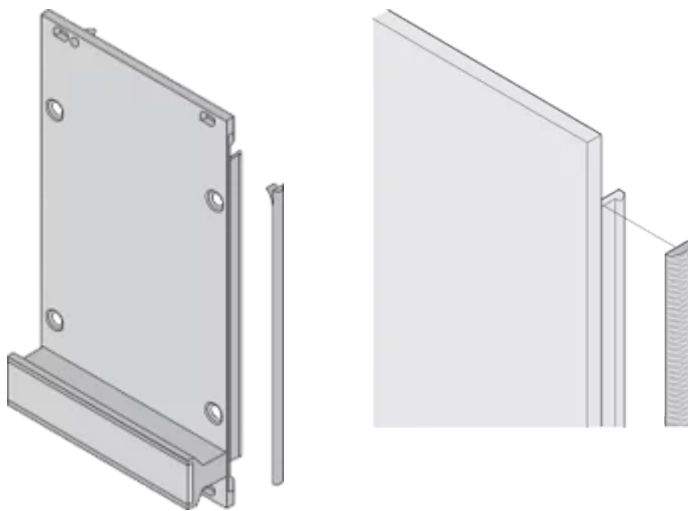

Height (H): 232mm

Material: Thermoplastic Elastomer

Product Family: EuropacPRO; RatiopacPRO; RatiopacPRO AIR; PropacPRO; Frame Type Plug-In Unit

Product Type: Shielding Kit

Width (W): 3.8mm

Works With: Subracks; Cases; Front Panels

Flammability Rating: UL® 94V-0

Gross Weight: 0.092kg

ADDITIONAL PRODUCT DETAILS

EMC gaskets (textile) are required for shielding the front panels.

DIAGRAMS

WARNING

---

nVent products shall be installed and used only as indicated in nVent's product instruction sheets and training materials. Instruction sheets are available at www.nvent.com and from your nVent customer service representative. Improper installation, misuse, misapplication or other failure to completely follow nVent's instructions and warnings may cause product malfunction, property damage, serious bodily injury and death and/or void your warranty.