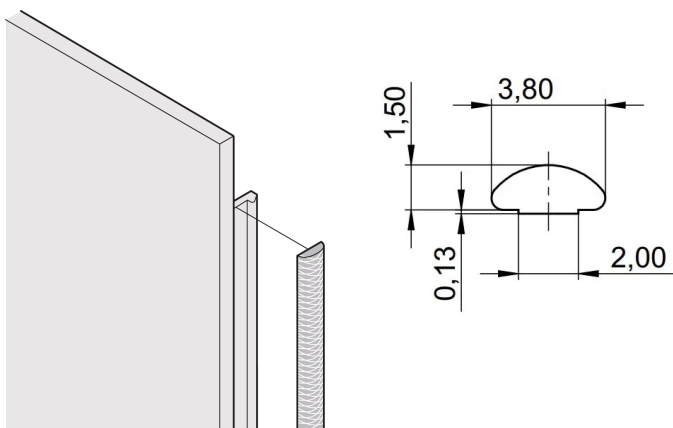

## CATALOG NUMBER

**21101-855**

The textile EMC gaskets are inserted into a slot on the right hand side of the U-shaped front panels. The gaskets are glued to the front panel.

## FEATURES

Textile EMC gasket is affixed laterally on the front panel or in the groove of the right-hand profile as appropriate.

Profile seal is bonded onto the contact surface of the 19" bracket or of the rear angle and sets up the conductive connection to the U-shaped front panels