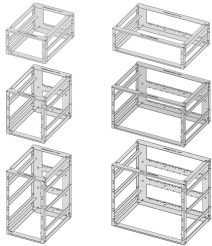

On Board Rack

Suitable for ongoing vibrations, shock, high temperatures, and high humidity.

CERTIFICATIONS

FEATURES

For mobile railway applications

Suitable for ongoing vibrations, shock, high temperatures, and high humidity

Suitable for 1, 2, or 3 U SNCF subracks (NF F61-005, CF 60-002)

Rear side is equipped for standard connectors; crossbar can be custom-coded for the SNCF coding pins

Crossbar with integrated cable channel

Several racks can be stacked or fitted in rows

Produced using a welding process, certified to EN 15085 (CL2)

Stainless Steel welds passivated to prevent corrosion

SPECIFICATIONS

Static Load:	25kg
Depth:	341.8mm
Product Type:	Rack
Complies With:	SNCF NFF 61005; SNCF NFF 60002
Frame Material:	Steel

Table 1/2

Catalog Number	Rack Height	Height	Rack Width	Width	Package Quantity	Material
10170-017	9U	423.4mm	36HP	252.65mm	1	Stainless Steel
10170-016	9U	423.4mm	84HP	496.4mm	1	Stainless Steel
10170-015	3U	156.7mm	36HP	252.65mm	1	Stainless Steel
10170-012	6U	290mm	84HP	496.4mm	1	Stainless Steel
10170-014	3U	156.7mm	84HP	496.4mm	1	Stainless Steel
10170-013	6U	290mm	36HP	252.65mm	1	Stainless Steel