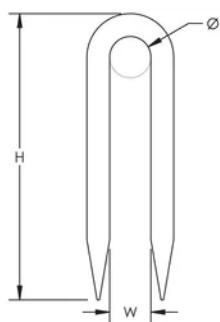

nVent ERICO Railclips, Wooden Tie, Fixing Staple

FEATURES

Secures a signal conductor to a wooden tie

Quick and easy hammer-on installation

SPECIFICATIONS

Table 1/1

Catalog Number	Material	Height (H)	Width (W)
T370	Copper-Bonded Steel	44.45 mm	9.53 mm

DIAGRAMS