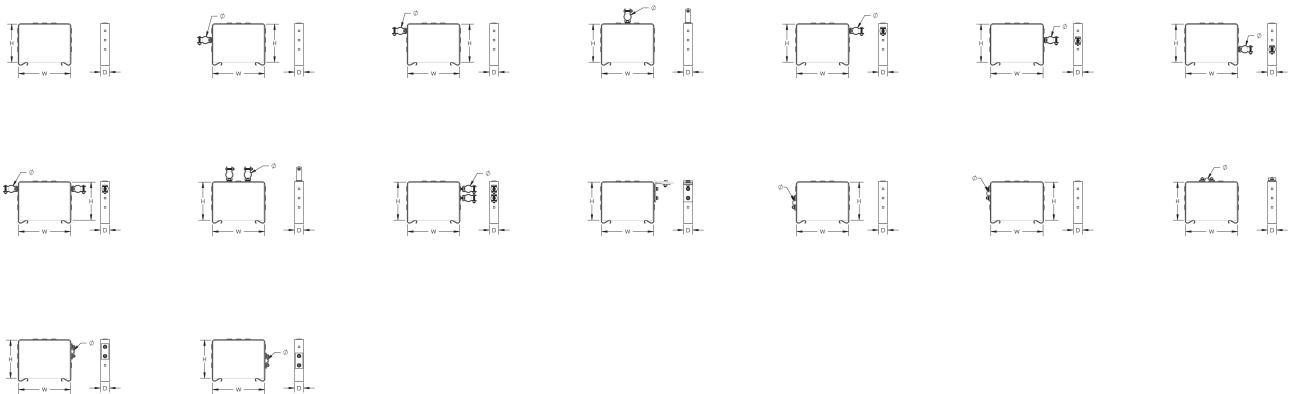

## DIAGRAMS

## SPECIFICATIONS

**Material:** Stainless Steel 301 (EN 1.4310)

Table 1/1

Catalog Number	Clip Configuration	Width	Depth	Height	Diameter
SBA168152A078	Clip with PVC Wire Clamp, Positions 7/8	266.7 mm	38.1mm	241.3 mm	9.5 mm
SBA160172A023	Clip with PVC Wire Clamp, Positions 2/3	254 mm	38.1mm	273 mm	9.5 mm
SBA164164A078	Clip with PVC Wire Clamp, Positions 7/8	260.4 mm	38.1mm	260.4 mm	9.5 mm
SBA161112A078	Clip with PVC Wire Clamp, Positions 7/8	255.5 mm	38.1mm	177.8 mm	9.5 mm
SBA112120A078	Clip with PVC Wire Clamp, Positions 7/8	177.8 mm	38.1mm	190.5 mm	9.5 mm
SBA114129A089	Clip with PVC Wire Clamp, Positions 8/9	181 mm	38.1mm	204.8 mm	9.5 mm
SBA119105A089	Clip with PVC Wire Clamp, Positions 8/9	189 mm	38.1mm	166.7 mm	9.5 mm
SBA120100A078	Clip with PVC Wire Clamp, Positions 7/8	190.5 mm	38.1mm	158.8 mm	9.5 mm
SBA120131A078	Clip with PVC Wire Clamp, Positions 7/8	190.5 mm	38.1mm	208 mm	9.5 mm
SBA120160A078	Clip with PVC Wire Clamp, Positions 7/8	190.5 mm	38.1mm	254 mm	9.5 mm
SBA129128A078	Clip with PVC Wire Clamp, Positions 7/8	204.8 mm	38.1mm	203.2 mm	9.5 mm
SBA132100A078	Clip with PVC Wire Clamp, Positions 7/8	209.5 mm	38.1mm	158.8 mm	9.5 mm
SBA132128A078	Clip with PVC Wire Clamp, Positions 7/8	209.5 mm	38.1mm	203.2 mm	9.5 mm