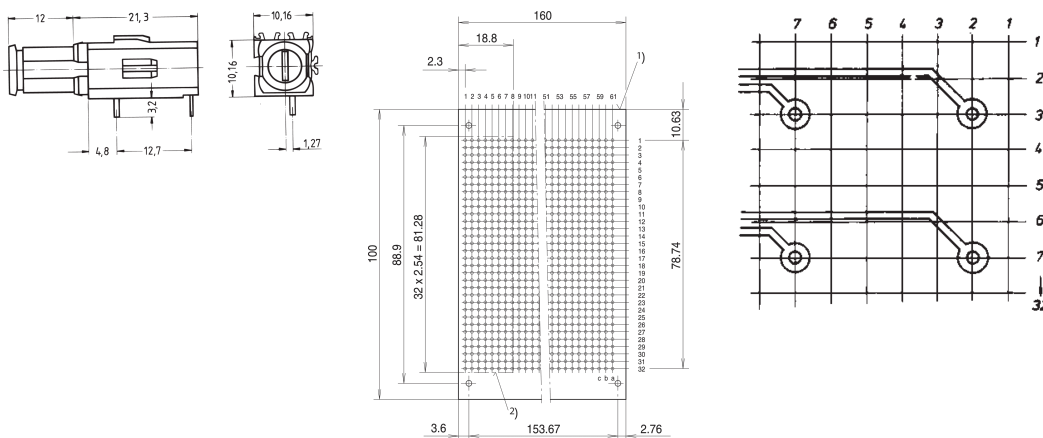

## CATALOG NUMBER

**69004-098**

For glass fuse inserts 5 x 20 mm to DIN 41 571, 250 VAC, 6.3 A.

## ADDITIONAL PRODUCT DETAILS

---

Required front panel drill hole: Ø 9 mm.

Dimensions of connecting pins: 0.7 × 0.6 mm.

Please take into consideration that deliveries may be carried out in the stated SPQs (SPQ, e.g. 5 pieces, 10 pieces, 50 pieces, etc.). Differing order quantities (e.g. 2 pieces) may be changed to the next possible delivery quantity = Standard Pack Quantity