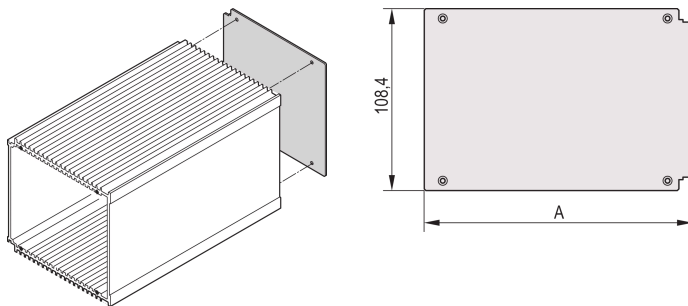

HF Frame Type Plug-In Unit Rear Panel, Without Cut-Out, 3 U, 12 HP

CATALOG NUMBER

30809-637

Rear Panel for HF frame type plug-in unit, without cut-out enable a user to created their one cut out.

CERTIFICATIONS

FEATURES

Rear Panel for HF frame type plug-in unit, without cut-out

Rear Panel for HF plug-in units can be modified with Front Panel Configurator

PRODUCT ATTRIBUTES

Rack Width: 12HP

Package Quantity: 1

Material: Aluminum

Product Type: Side Panel

Type: Rear Panel

Works With: Frame Type Plug-In Unit

Gross Weight: 0.026kg

ADDITIONAL PRODUCT DETAILS

Rear Panel for HF plug-in units can be modified with Front Panel Configurator.