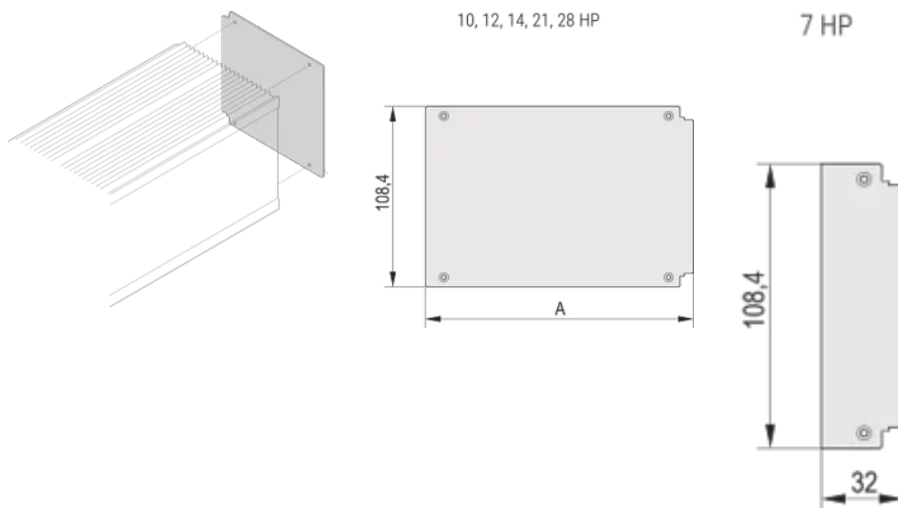

ADDITIONAL PRODUCT DETAILS

Rear Panel for HF plug-in units can be modified with Front Panel Configurator.

Please take into consideration that deliveries may be carried out in the stated SPQs (SPQ, e.g. 5 pieces, 10 pieces, 50 pieces, etc.). Differing order quantities (e.g. 2 pieces) may be changed to the next possible delivery quantity = Standard Pack Quantity.

DIAGRAMS

WARNING

nVent products shall be installed and used only as indicated in nVent's product instruction sheets and training materials. Instruction sheets are available at www.nvent.com and from your nVent customer service representative. Improper installation, misuse, misapplication or other failure to completely follow nVent's instructions and warnings may cause product malfunction, property damage, serious bodily injury and death and/or void your warranty.

North America

All locations
+1.763.422.2661
Chat with us:
nvent.com/schroff

Europe

Straubenhardt, Germany
+49.7082.794.0
Betschdorf, France
+33.3.88.90.64.90
Warsaw, Poland
+48.22.209.98.35
Assago, Italy
+39.02.932.7141
Chat with us:
nvent.com/schroff

Asia

Shanghai, China
+86.21.2412.6943
Qingdao, China
+86.532.8771.6101
Singapore
+65.6768.5800
Shin-Yokohama, Japan
+81.45.476.0271
Chat with us:
nvent.com/schroff

Middle East & India

Dubai, United Arab Emirates
+971.4.378.1700
Bangalore, India
+91.80.6715.2001
Istanbul, Turkey
+90.216.250.7374
Chat with us:
nvent.com/schroff

Our powerful portfolio of brands:

CADDY ERICO HOFFMAN ILSCO SCHROFF TRACHTE