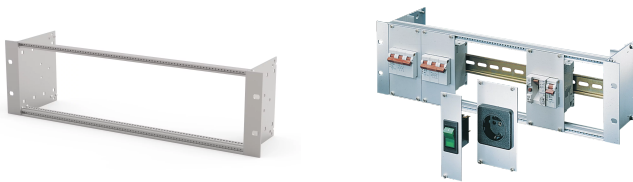

EuropacPRO 19" Subrack Kit for Power Distribution Module, Unshielded, 3 U, 84 HP, 115 mm

CATALOG NUMBER

24563-100

For mounting installation devices in accordance with DIN 43880 in sizes 1-3 with snap-in technology e.g. mounting sockets, circuit breakers or residual current circuit breaker. These can be fitted after the horizontal rail with lip DIN central rail (35/7.5) are fitted.

CERTIFICATIONS

FEATURES

For mounting installation devices in accordance with DIN 43880 in sizes 1-3 with snap-in technology e.g. mounting sockets, circuit breakers or residual current circuit breaker. These can be fitted after the horizontal rail with lip DIN central rail (35/7.5) are fitted

Modular frame to accept e.g. power distribution modules

Internal and external dimensions in accordance with the IEC 60297-3-101 and IEEE 1101.1 standards

Aluminium side panels

Horizontal rails type "light"

PRODUCT ATTRIBUTES

Product Type: Subrack/Chassis

Rack Height: 3U

Rack Width: 84HP

Depth: 115mm

For Mounting: Power Distribution Module

EMC Shielding: No

Static Load: 2.5kg