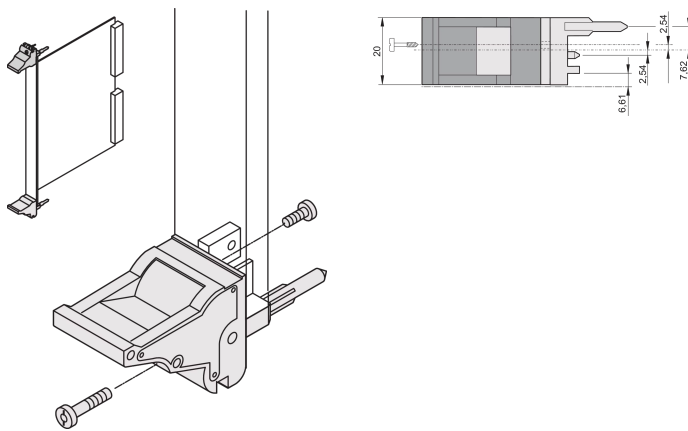

Insertor/Extractor Handle Type IEL, Grey Lever, Black Button, Top, 100 Pieces

CATALOG NUMBER

20817-693

The insertor/extractor handle, type IEL in accordance with IEEE 1101.10. 0,1" offset Two of these handles can overcome a single lever force of 700 N (per pair).

CERTIFICATIONS

FEATURES

Suitable for insertion and extraction forces up to 700 N (per pair)

In accordance with IEEE 1101.10 and IEC 60297-3-102

A microswitch can be mounted

0.1" offset is used for PSUs with SMD Plus