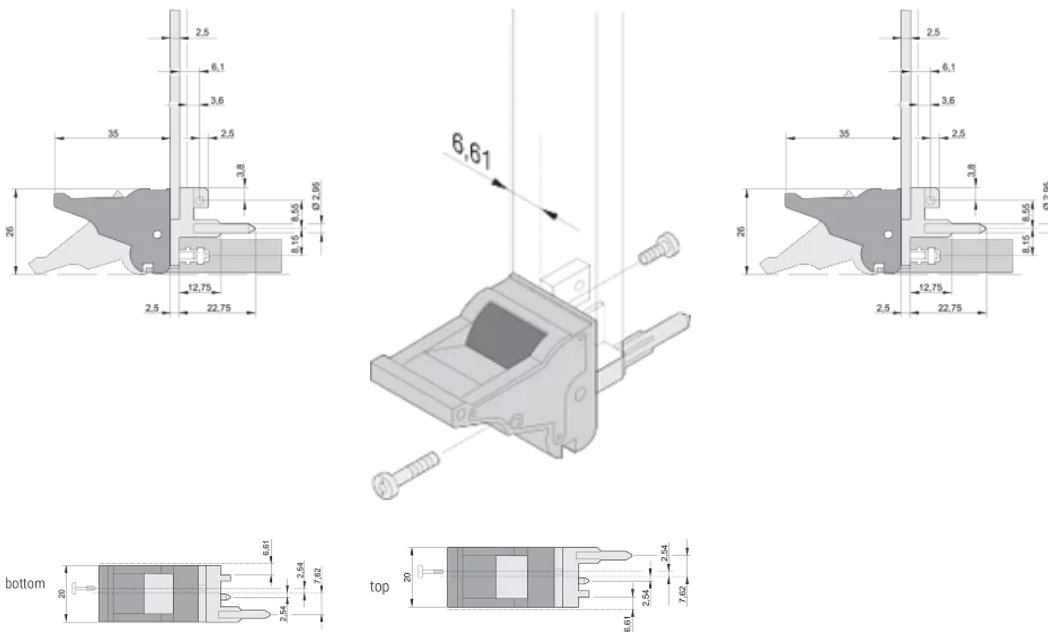

CERTIFICATIONS

FEATURES

Suitable for insertion and extraction forces up to 700 N (per pair)

In accordance with IEEE 1101.10 and IEC 60297-3-102

A microswitch can be mounted

0.1" offset is used for PSUs with SMD Plus

Type: Inserter/Extractor, 0.1" Offset

Works With: Front Panels

Gross Weight: 2.413kg

ADDITIONAL PRODUCT DETAILS

Please order Coding pegs and Microswitch separately.

DIAGRAMS

WARNING

nVent products shall be installed and used only as indicated in nVent's product instruction sheets and training materials. Instruction sheets are available at www.nvent.com and from your nVent customer service representative. Improper installation, misuse, misapplication or other failure to completely follow nVent's instructions and warnings may cause product malfunction, property damage, serious bodily injury and death and/or void your warranty.