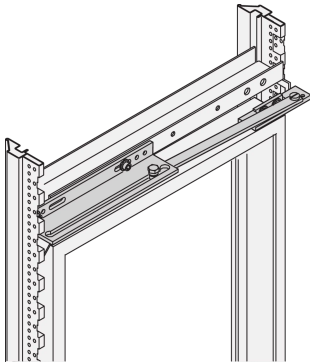

# Varistar 19" Swing Frame Stop Kit

Swing frame stop kit for 19" swing frame (max. swing angle 120° or 160°).