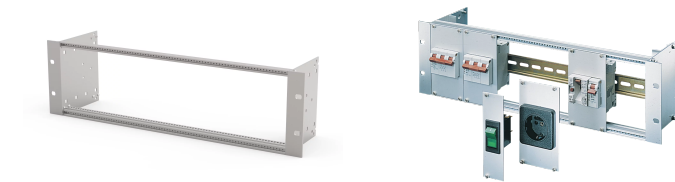

EuropacPRO 19" Subrack Kit for Power Distribution Module, Unshielded, 3 U, 84 HP, 115 mm

CATALOG NUMBER

24563-100

For mounting installation devices in accordance with DIN 43880 in sizes 1-3 with snap-in technology e.g. mounting sockets, circuit breakers or residual current circuit breaker. These can be fitted after the horizontal rail with lip DIN central rail (35/7.5) are fitted.

CERTIFICATIONS

FEATURES

For mounting installation devices in accordance with DIN 43880 in sizes 1-3 with snap-in technology e.g. mounting sockets, circuit breakers or residual current circuit breaker. These can be fitted after the horizontal rail with lip DIN central rail (35/7.5) are fitted

Modular frame to accept e.g. power distribution modules

Internal and external dimensions in accordance with the IEC 60297-3-101 and IEEE 1101.1 standards

Aluminium side panels

Horizontal rails type "light"

PRODUCT ATTRIBUTES

Product Type: Subrack/Chassis

Rack Height: 3U

Rack Width: 84HP

Depth: 115mm

For Mounting: Power Distribution Module

EMC Shielding: No

Static Load: 2.5kg