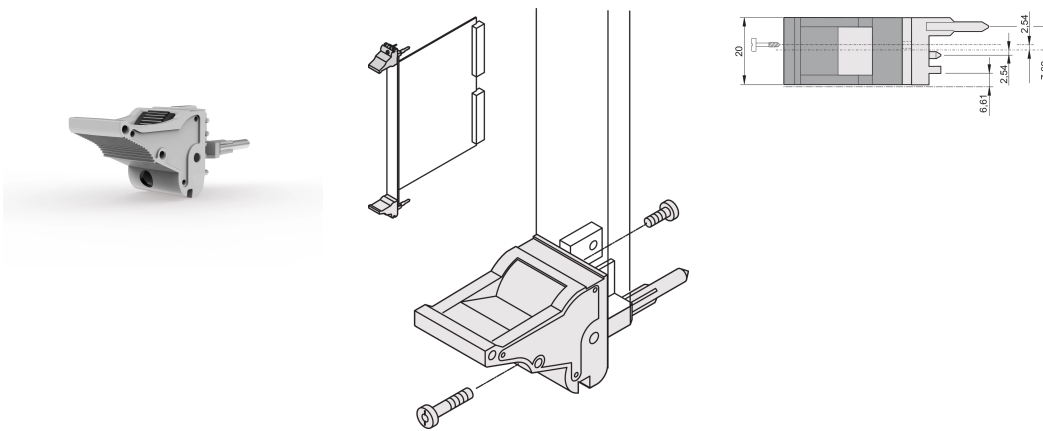

# Insertor/Extractor Handle Type IEL, Grey Lever, Black Button, Bottom, 100 Pieces

## CATALOG NUMBER

**20817-691**

The inserter/extractor handle, type IEL in accordance with IEEE 1101.10. 0,1" offset Two of these handles can overcome a single lever force of 700 N (per pair).

## FEATURES

Suitable for insertion and extraction forces up to 700 N (per pair)

In accordance with IEEE 1101.10 and IEC 60297-3-102

A microswitch can be mounted

0.1" offset is used for PSUs with SMD Plus