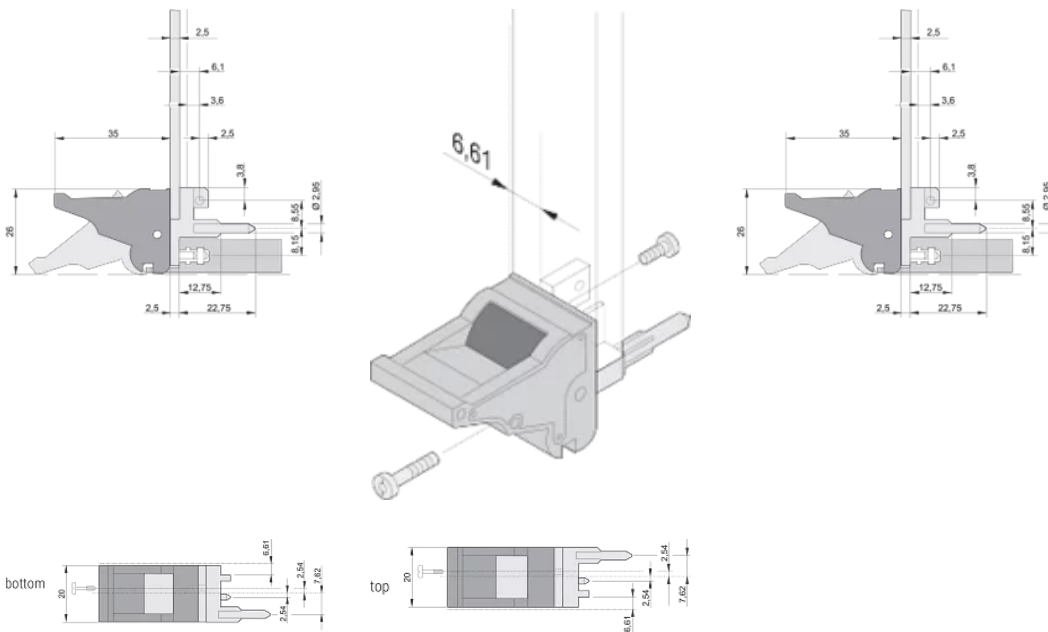

## FEATURES

Suitable for insertion and extraction forces up to 700 N (per pair)

In accordance with IEEE 1101.10 and IEC 60297-3-102

A microswitch can be mounted

0.1" offset is used for PSUs with SMD Plus

Type: Inserter/Extractor, 0.1" Offset

Works With: Front Panels

Net Weight: 2.42kg

## DIAGRAMS