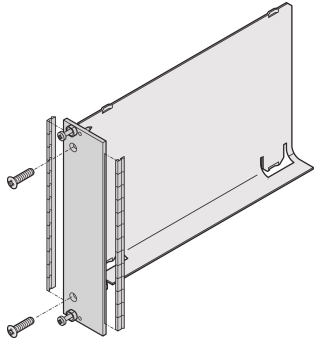

# Air Baffle, Front Panel, Retrofit Shielding, Steel

The air baffle with flat front panel covers an empty slot and eliminates an air leak. The flat front panel accepts a stainless steel EMC gasket.

## FEATURES

Air baffle eliminates air leaks from empty slots

Cover is pushed into the guide rail