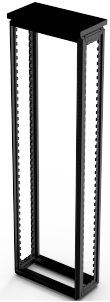

# Varistar CP Raised Top Cover

Fan top cover for better ventilation and active cooling.

## FEATURES

Uses same lifting eyes as normal top cover

## SPECIFICATIONS

**Product Type:** Cabinet/Rack Top Cover  
**Protection Rating:** IP20  
**Material:** Steel

Table 1/2

Catalog Number	Width	Depth	Package Quantity	Color	Color Code	Finish
21630-583	600mm	300mm	1	Black Grey	RAL 7021	Powder Coated
21630-584	600mm	600mm	1	Black Grey	RAL 7021	Powder Coated
21630-585	600mm	800mm	1	Black Grey	RAL 7021	Powder Coated
21630-586	600mm	900mm	1	Black Grey	RAL 7021	Powder Coated
21630-587	600mm	1000mm	1	Black Grey	RAL 7021	Powder Coated
21630-588	600mm	1100mm	1	Black Grey	RAL 7021	Powder Coated

CatalogNumber	Width	Depth	Package Quantity	Color	Color Code	Finish
21630-589	600mm	1200mm	1	Black Grey	RAL 7021	Powder Coated
21630-590	800mm	600mm	1	Black Grey	RAL 7021	Powder Coated
21630-591	800mm	800mm	1	Black Grey	RAL 7021	Powder Coated
21630-592	800mm	900mm	1	Black Grey	RAL 7021	Powder Coated
21630-593	800mm	1000mm	1	Black Grey	RAL 7021	Powder Coated
21630-594	800mm	1100mm	1	Black Grey	RAL 7021	Powder Coated
21630-595	800mm	1200mm	1	Black Grey	RAL 7021	Powder Coated