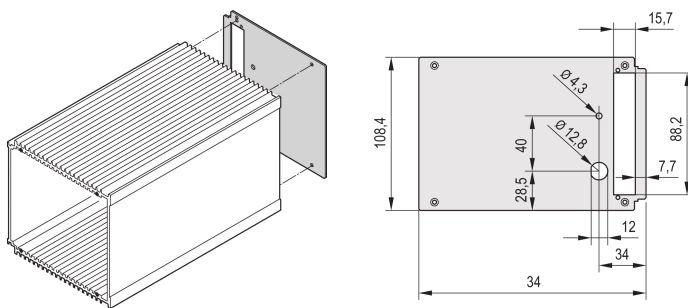

HF Frame Type Plug-In Unit Rear Panel, Cut-Out for One Connector, 3 U, 12 HP

CATALOG NUMBER

30809-643

Rear Panel for HF frame type plug-in unit, with cut-out for one connector enable a user to assemble a connector. In accordance with EN 60603-2.

CERTIFICATIONS

FEATURES

Rear Panel for HF frame type plug-in unit, with cut-out for one connector

PRODUCT ATTRIBUTES

Rack Width: 12HP

Package Quantity: 1

Material: Aluminum

Product Type: Side Panel

Type: Rear Panel

Works With: Frame Type Plug-In Unit

Gross Weight: 0.019kg

ADDITIONAL PRODUCT DETAILS

Please take into consideration that deliveries may be carried out in the stated SPQs (SPQ, e.g. 5 pieces, 10 pieces, 50 pieces, etc.). Differing order quantities (e.g. 2 pieces) may be changed to the next possible delivery quantity = Standard Pack Quantity.