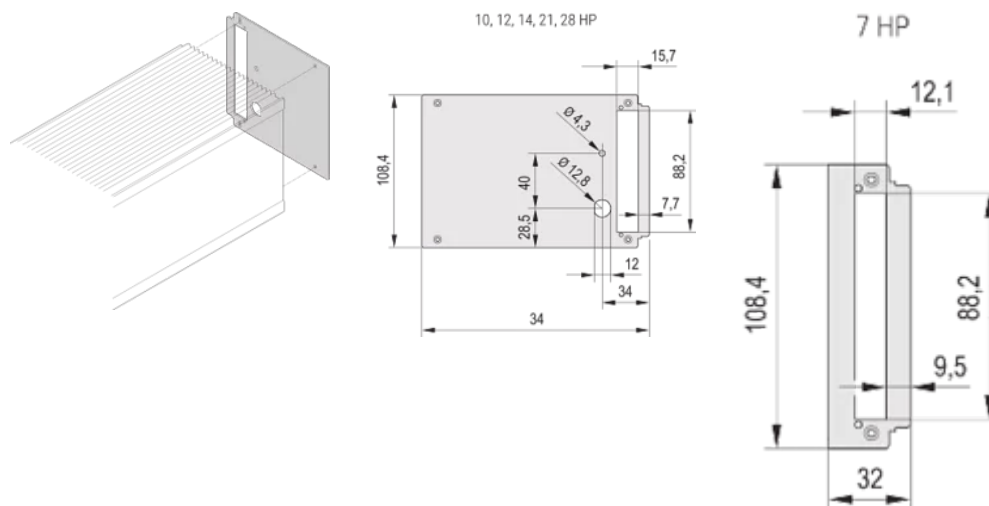

ADDITIONAL PRODUCT DETAILS

Please take into consideration that deliveries may be carried out in the stated SPQs (SPQ, e.g. 5 pieces, 10 pieces, 50 pieces, etc.). Differing order quantities (e.g. 2 pieces) may be changed to the next possible delivery quantity = Standard Pack Quantity.

Rear Panel for HF plug-in units can be modified with Front Panel Configurator.

The cut-outs in the rear Panel suit the following EN 60603 (DIN 41612) connector types: 7 HPB, C, D, R10 - 28 HPB, C, D, R, F, H, MF, MH. Rear Panels with cut-outs for connectors reduce effectiveness of EMC sealing.

DIAGRAMS

WARNING

nVent products shall be installed and used only as indicated in nVent's product instruction sheets and training materials. Instruction sheets are available at www.nvent.com and from your nVent customer service representative. Improper installation, misuse, misapplication or other failure to completely follow nVent's instructions and warnings may cause product malfunction, property damage, serious bodily injury and death and/or void your warranty.

North America

All locations
+1.763.422.2661
Chat with us:
nvent.com/schroff

Europe

Straubenhardt, Germany
+49.7082.794.0
Betschdorf, France
+33.3.88.90.64.90
Warsaw, Poland
+48.22.209.98.35
Assago, Italy
+39.02.932.7141
Chat with us:
nvent.com/schroff

Asia

Shanghai, China
+86.21.2412.6943
Qingdao, China
+86.532.8771.6101
Singapore
+65.6768.5800
Shin-Yokohama, Japan
+81.45.476.0271
Chat with us:
nvent.com/schroff

Middle East & India

Dubai, United Arab Emirates
+971.4.378.1700
Bangalore, India
+91.80.6715.2001
Istanbul, Turkey
+90.216.250.7374
Chat with us:

nvent.com/schroff

Our powerful portfolio of brands:

CADDY ERICO HOFFMAN ILSCO SCHROFF TRACHTE