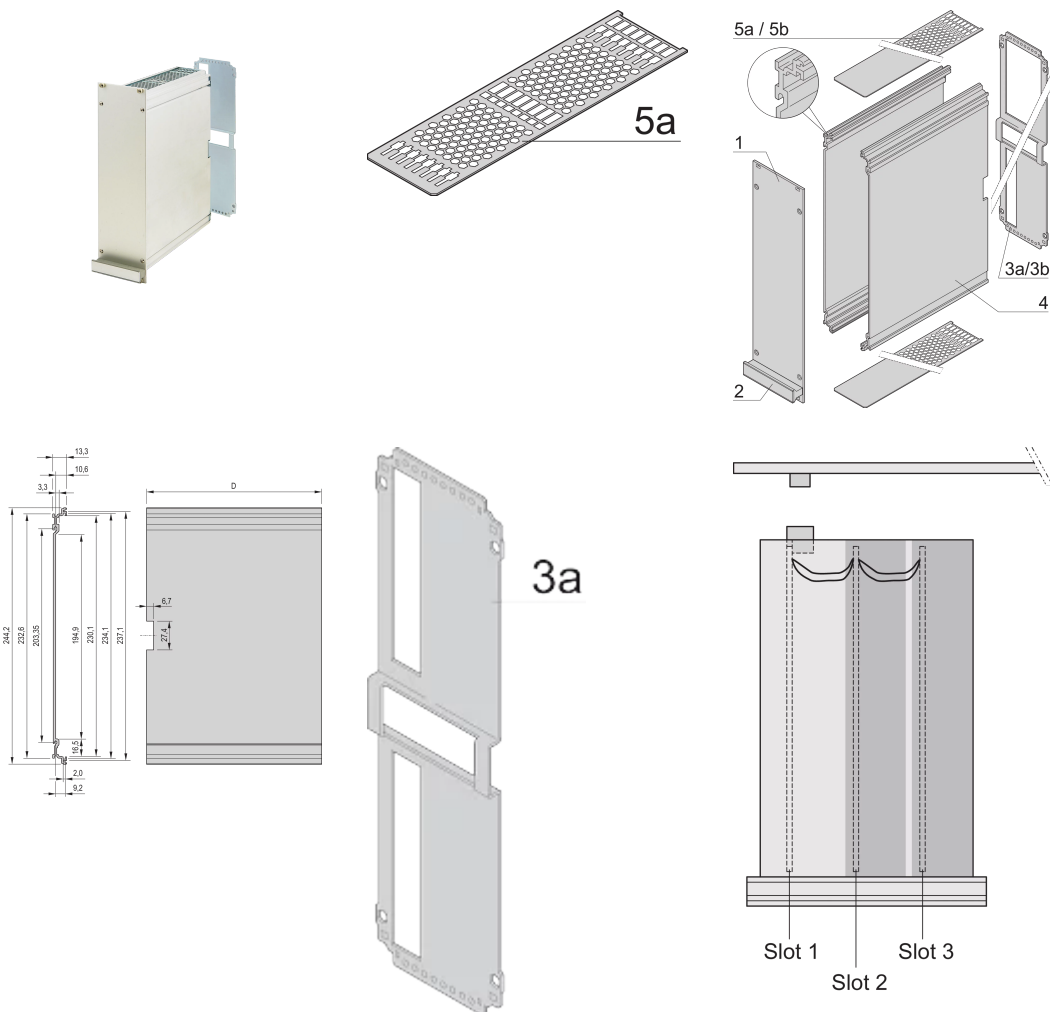

Frame Type Plug-In Unit PRO Kit, Perforated Covers, 1 Connector, 6 U, 42 HP, 227 mm

CATALOG NUMBER

24812-792

Frame type plug-in unit, non-shielded, perforated top / bottom cover, rear panel with cutout for one connector.

CERTIFICATIONS

FEATURES

Extruded side panels right and left, with grooves for insertion of a printed circuit board (standard board position is on the left only)

Rear panel with cut-out for single connector (conforms to EN 60603, DIN 41612, construction types: B, C, D, F, H, Q, R, S)

Cover plate with perforation, for guide rails (airflow approx. 60%); please order guide rails separately

PRODUCT ATTRIBUTES

Rack Height: 6U

Rack Width: 42HP

Package Quantity: 1

Handle Type: Trapezoid

Rear Panel Type: Single Connector Cut-Out

Cover Plate Type: Cover Plate with Perforation for Guide Rails

Front Finish: Anodized

Rear Finish: Anodized

Cooling: Perforated

Depth (D): 227mm

EMC Shielding: No

Finish: Anodized

Material: Aluminum