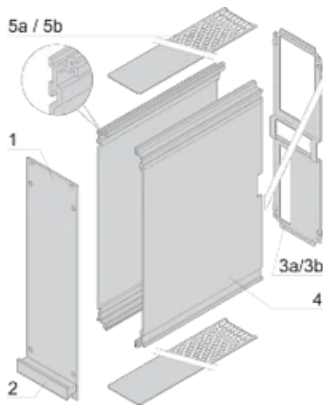

DIAGRAMS

WARNING

nVent products shall be installed and used only as indicated in nVent's product instruction sheets and training materials. Instruction sheets are available at www.nvent.com and from your nVent customer service representative. Improper installation, misuse, misapplication or other failure to completely follow nVent's instructions and warnings may cause

North America

All locations
+1.763.422.2661
Chat with us:
nvent.com/schroff

Europe

Straubenhardt, Germany
+49.7082.794.0
Betschdorf, France
+33.3.88.90.64.90
Warsaw, Poland
+48.22.209.98.35
Assago, Italy
+39.02.932.7141
Chat with us:
nvent.com/schroff

Asia

Shanghai, China
+86.21.2412.6943
Qingdao, China
+86.532.8771.6101
Singapore
+65.6768.5800
Shin-Yokohama, Japan
+81.45.476.0271
Chat with us:
nvent.com/schroff

Middle East & India

Dubai, United Arab Emirates
+971.4.378.1700
Bangalore, India
+91.80.6715.2001
Istanbul, Turkey
+90.216.250.7374
Chat with us:
nvent.com/schroff

Our powerful portfolio of brands:

CADDY ERICO HOFFMAN ILSCO SCHROFF TRACHTE