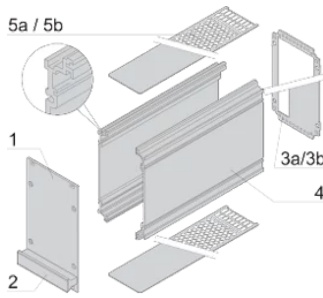

DIAGRAMS

WARNING

nVent products shall be installed and used only as indicated in nVent's product instruction sheets and training materials. Instruction sheets are available at www.nvent.com and from your nVent customer service representative. Improper installation, misuse, misapplication or other failure to completely follow nVent's instructions and warnings may cause

North America

All locations
+1.763.422.2661
Chat with us:
nvent.com/schroff

Europe

Straubenhardt, Germany
+49.7082.794.0
Betschdorf, France
+33.3.88.90.64.90
Warsaw, Poland
+48.22.209.98.35
Assago, Italy
+39.02.932.7141
Chat with us:
nvent.com/schroff

Asia

Shanghai, China
+86.21.2412.6943
Qingdao, China
+86.532.8771.6101
Singapore
+65.6768.5800
Shin-Yokohama, Japan
+81.45.476.0271
Chat with us:
nvent.com/schroff

Middle East & India

Dubai, United Arab Emirates
+971.4.378.1700
Bangalore, India
+91.80.6715.2001
Istanbul, Turkey
+90.216.250.7374
Chat with us:
nvent.com/schroff

Our powerful portfolio of brands:

CADDY ERICO HOFFMAN ILSCO SCHROFF TRACHTE