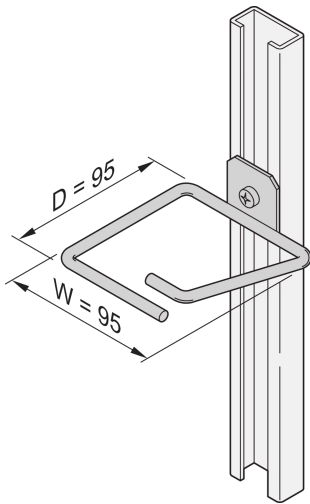

# Cable Eye for C-Rail, Steel

## Data Solutions

Cable eyes can be attached to slide rails, cable panels, etc.

### FEATURES

Cable eye for C-profile

### SPECIFICATIONS

- Product Type:** Cable Eye
- Finish:** Zinc Plated

Table 1/1

Catalog Number	Material	Package Quantity
20118-554	Steel	4

Catalog Number	Material	Package Quantity
20118-339	Steel	4
20118-340	Steel	4