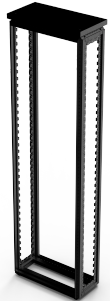

Varistar CP Raised Top Cover

Fan top cover for better ventilation and active cooling.

FEATURES

Uses same lifting eyes as normal top cover

SPECIFICATIONS

Product Type: Cabinet/Rack Top Cover
Protection Rating: IP20
Material: Steel

Table 1/2

Catalog Number	Width	Depth	Package Quantity	Color	Color Code	Finish
21630-583	600mm	300mm	1	Black Grey	RAL 7021	Powder Coated
21630-584	600mm	600mm	1	Black Grey	RAL 7021	Powder Coated
21630-585	600mm	800mm	1	Black Grey	RAL 7021	Powder Coated
21630-586	600mm	900mm	1	Black Grey	RAL 7021	Powder Coated
21630-587	600mm	1000mm	1	Black Grey	RAL 7021	Powder Coated
21630-588	600mm	1100mm	1	Black Grey	RAL 7021	Powder Coated

CatalogNumber	Width	Depth	Package Quantity	Color	Color Code	Finish
21630-589	600mm	1200mm	1	Black Grey	RAL 7021	Powder Coated
21630-590	800mm	600mm	1	Black Grey	RAL 7021	Powder Coated
21630-591	800mm	800mm	1	Black Grey	RAL 7021	Powder Coated
21630-592	800mm	900mm	1	Black Grey	RAL 7021	Powder Coated
21630-593	800mm	1000mm	1	Black Grey	RAL 7021	Powder Coated
21630-594	800mm	1100mm	1	Black Grey	RAL 7021	Powder Coated
21630-595	800mm	1200mm	1	Black Grey	RAL 7021	Powder Coated