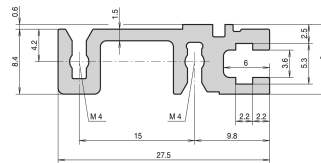

Horizontal Rail, Rear, Type H-ST, Heavy, Standard, 84 HP

CATALOG NUMBER

34560-584

Combinations of horizontal rails and side panels

	"H" can be combined		"ST" combination: not recommended	
Horizontal rail	-	+	+	+
Horizontal rail	+	+	+	+
Horizontal rail	+	+	-	-
Side panel	Light 1.0	Medium 1.0	Heavy 1.0	Super 1.0

The horizontal rail, type ST enables the isolated assembly of a backplane. The isolation is done by an insulation strip.

CERTIFICATIONS

FEATURES

For indirect backplane mounting with insulation strip

Standard where mechanical demands are high (H-ST)

Mounting top and bottom

< 28 HP not printed

Aluminum extrusion, anodized finish, conductive contact surface, with HP markings

PRODUCT ATTRIBUTES

Rack Width: 84HP

Package Quantity: 1

Finish: Anodized

Length: 431.8mm