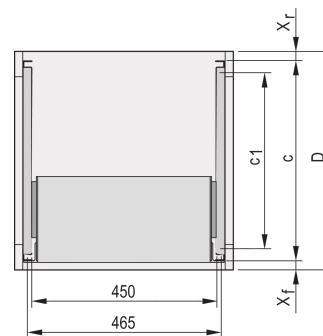

C-Profile Adaptor for Subracks Assembled into Cabinets, 295 mm

CATALOG NUMBER

24562-455

The C-profile, assembled on the Side Panel of the subrack serves to fix the subrack on the guiding profile when mounted into a cabinet.

CERTIFICATIONS

FEATURES

The C-profile fixes the subrack on the guiding profile when mounted into a cabinet.

PRODUCT ATTRIBUTES

Depth: 295mm

Package Quantity: 2

Finish: Anodized

Material: Aluminum