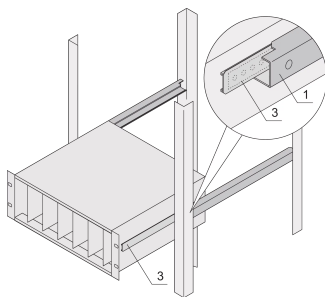

C-Profile Adaptor for Subracks Assembled into Cabinets, 295 mm

CATALOG NUMBER

24562-455

The C-profile, assembled on the Side Panel of the subrack serves to fix the subrack on the guiding profile when mounted into a cabinet.

CERTIFICATIONS

FEATURES

The C-profile fixes the subrack on the guiding profile when mounted into a cabinet.

PRODUCT ATTRIBUTES

Depth: 295mm

Package Quantity: 2

Finish: Anodized

Material: Aluminum

Product Family: EuropacPRO

Product Type: Telescopic Slide

Works With: Subracks

ADDITIONAL PRODUCT DETAILS

Note: No end stop when pulling out the subrack.

WARNING

nVent products shall be installed and used only as indicated in nVent's product instruction sheets and training materials. Instruction sheets are available at www.nvent.com and from your nVent customer service representative. Improper installation, misuse, misapplication or other failure to completely follow nVent's instructions and warnings may cause product malfunction, property damage, serious bodily injury and death and/or void your warranty.