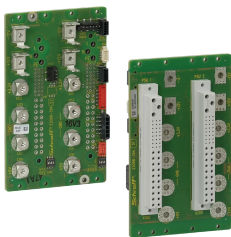

CPCI Power Backplane With P 47 Connector, 3 U, 16 HP, 2x P47

CATALOG NUMBER

23098-394

Power Backplane for CompactPCI Applications. With P47 Power Connector.

CERTIFICATIONS

FEATURES

In accordance with: PICMG 2.11 R1.0 CompactPCI Power Interface specification

In accordance with: PICMG 2.9 R1.0 System Management Bus specification

Single, parallel or redundant operation possible

Geographical address adjustable

Power supply over crimp contacts inserted into the plug, no supply voltage on the backplane

Power cable available as an accessory

DC outlets with powerbugs for extremely low drops in voltage

PRODUCT ATTRIBUTES

Product Type: Backplane

Number of Slots: 2

Rack Height: 3U

Backplane Type: CompactPCI Power Backplane with P47

Slot Width: 8HP

Connector Type: P47

Power Connector Type: (2) P47

Utility Connector Type: SMCQ, 12-pin; MicroMatch, 10-pin

Width: 80.3mm

Package Quantity: 1

WARNING

nVent products shall be installed and used only as indicated in nVent's product instruction sheets and training materials. Instruction sheets are available at www.nvent.com and from your nVent customer service representative. Improper installation, misuse, misapplication or other failure to completely follow nVent's instructions and warnings may cause product malfunction, property damage, serious bodily injury and death and/or void your warranty.