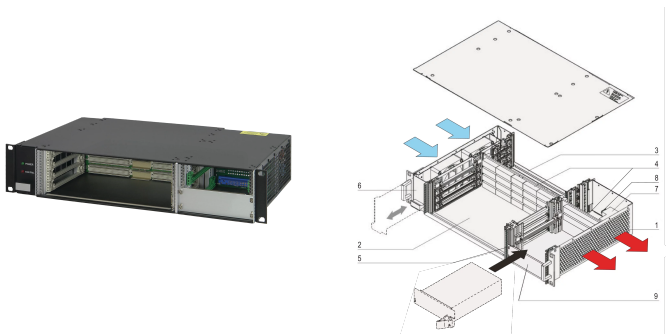

VME64x System, 2 U, 4 Slot, Pluggable PSU

CATALOG NUMBER

20836-245

VME64x system for 4 horizontally mounted VME64x boards 6 U, 160 mm. Rear I/ O option. The power for the system is supplied by up to two pluggable power supplies. A hot swap fan tray with 4 fans guarantee an excellent cooling.

CERTIFICATIONS

FEATURES

System in accordance with IEC 60297-3-101, 102, 103; IEEE 1101.1, 1101.10/11; backplane conforms to VITA 1.1-1997

Power backplane to PICMG 2.11 (P 47), prepared for installation of two 19" compatible PSUs, 300 W (3 U, 8 HP)

Heat dissipation by a fan tray with 2 fans, cooling from right to left side; fan monitoring and voltage display

System for horizontal board mounting with board formats; Front: 6 U, 160 mm deep; Rear, rear I/O: 6 U, 80 mm deep

PRODUCT ATTRIBUTES

Product Type: System

Number of Slots: 4

Type: 19" Rack Mount

Backplane Type: 6 U VME64 Extension

Data Transfer: VME64; VME2eSST

Power per Slot: 30W

Input Voltage AC: 100 – 240V