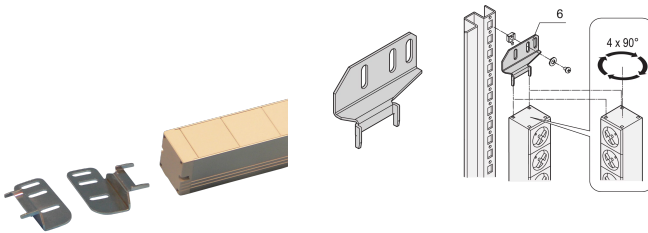

PDU Mounting Bracket for Vertical Mounting

CATALOG NUMBER

20110-068

Assembly kits for PDUs. Allows easy integration of PDUs in a rack.

CERTIFICATIONS

FEATURES

Easy assembly of basic and RackPower PDUs

PRODUCT ATTRIBUTES

Type: Basic PDU

Package Quantity: 2

Material: Stainless Steel

Product Type: Bracket

Gross Weight: 0.142kg

WARNING

nVent products shall be installed and used only as indicated in nVent's product instruction sheets and training materials. Instruction sheets are available at www.nvent.com and from your nVent customer service representative. Improper installation, misuse, misapplication or other failure to completely follow nVent's instructions and warnings may cause product malfunction, property damage, serious bodily injury and death and/or void your warranty.