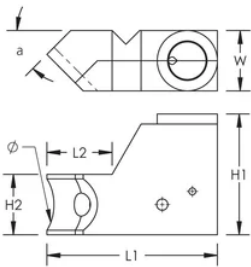

Catalog Number	Angle (a)
RBWS2620RHM	45 °
RBWS2620RHJ	45 °

ADDITIONAL PRODUCT DETAILS

RBWS2620 pouring basins require one RBW350 and one RBW664 pouring basin frame and one RBS5000 bolt retainer (sold separately).

Prior to installation, please read and understand all of the detailed instructions and safety notices provided in the nVent LENTON Cadweld Rebar Splicing System Instruction Manual.

Sizes not shown may be available by special order. Contact your nVent LENTON representative for more information.

DIAGRAMS

WARNING

nVent products shall be installed and used only as indicated in nVent's product instruction sheets and training materials. Instruction sheets are available at www.nvent.com and from your nVent customer service representative. Improper installation, misuse, misapplication or other failure to completely follow nVent's instructions and warnings may cause product malfunction, property damage, serious bodily injury and death and/or void your warranty.