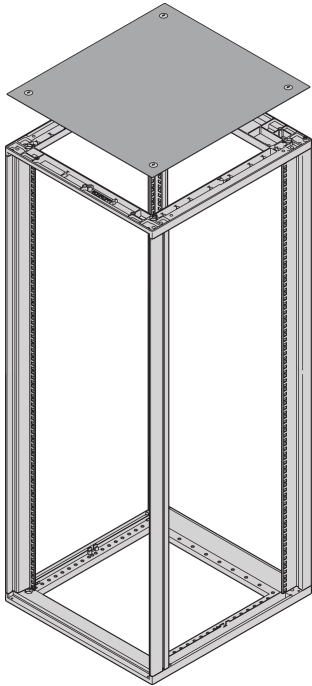

# Novastar Top Cover Flush

Flush top covers are used for enclosures with less electronic density where cooling is not a necessity. Additionally as the cover is laid into the frame, it consumes less space vertically and is more aesthetic.

## FEATURES

---

RAL 7021

St, 1 mm

Incl. grounding

Flush cover is laid into frame and does not protrude above it

## SPECIFICATIONS

---

<b>Width:</b>	553mm
<b>Product Type:</b>	Cabinet/Rack Top Cover
<b>Material:</b>	Steel

Table 1/2

Catalog Number	Depth	Package Quantity	Color	Color Code	Finish	Type
25230-001	500mm	1	Black Grey	RAL 7021	Powder Coated	Flush
25230-044	1000mm	1	Black Grey	RAL 7021	Powder Coated	Flush
25230-043	900mm	1	Black Grey	RAL 7021	Powder Coated	Flush
25230-003	800mm	1	Black Grey	RAL 7021	Powder Coated	Flush
25230-002	600mm	1	Black Grey	RAL 7021	Powder Coated	Flush