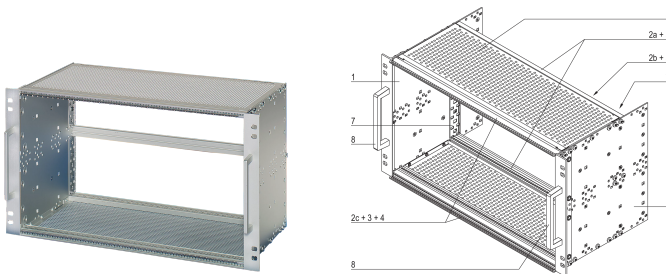

EuropacPRO 19" Subrack Kit for Railway, Shielded, EN 50155, CompactPCI, 6 U, 84 HP, 235 mm

CATALOG NUMBER

21500-082

Subrack for Railway applications, conform to EN50155 standard, for Compact PCI applications.

CERTIFICATIONS

FEATURES

Shock and vibration tested to EN 50155, part 12.2.11

The 19" bracket is firmly fixed to the side panel (tox-cold welded) and is especially suited for high mechanical stresses (vibration resistance)

The double 19" screwing position adds to additionally safety (NFF standard)

IP 20, in accordance with IEC 60529

EMC of approximately 40 dB at 1 GHz, 30 dB at 2 GHz, assuming that the front is covered with shielded front panels, testing in accordance with VG 95373 part 15

Aluminum construction

Supplied as space-saving flat-pack

PRODUCT ATTRIBUTES

Rack Height: 6U

Package Quantity: 1

For Mounting: Backplane

Board Depth: 160mm

EMC Gasket Type: Textile