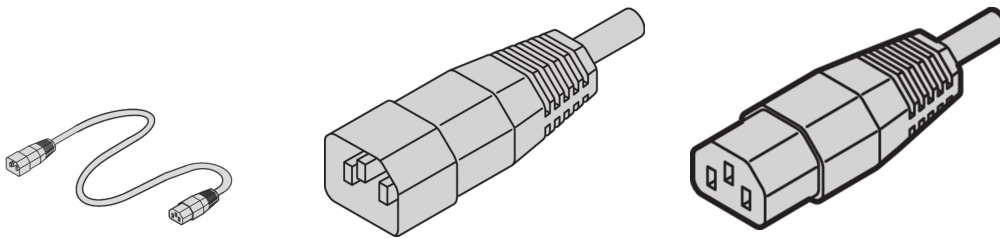

# Mains Cable, IEC C14 to C13, 2.5 m, Black

## CATALOG NUMBER

**60197-053**

nVent SCHROFF Mains cable provides practical, universal fastening with variable attachment facilities. They are general in nature and fit in to different applications like Fans, cabinet lights, etc., Industrial PC connections, Uninterruptible power supplies, Systems.

## PRODUCT ATTRIBUTES

Input Connector: IEC C14

Output Connector: IEC C13

Length: 2500mm

Package Quantity: 1

Color: Black

Connector Type: Straight

Material: PVC