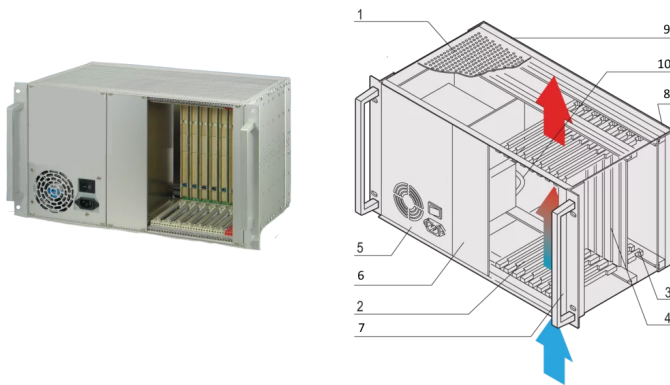

CPCI System With ATX PSU, 6 U, 8 Slot

CATALOG NUMBER

24579-030

Fanless 6 U CompactPCI System with vertical Card Cage for eight 6U Boards and eight RTM Boards. With built in ATX Power Supply.

CERTIFICATIONS

FEATURES

In accordance with IEC 60297-3-101, -102, -103; IEEE 1101.1, 1101.10/11; backplane in accordance with PICMG 2.0 rev. 3.0

System with vertical card cage. Board format Front: 6 U, 160 mm deep; Rear I/O: 6 U, 80 mm deep

Backplane 8 slot, 6 U, 64 bit, System slot right, 8 HP wide CPU can be used

Heat dissipation by convection, from bottom to top

ATX PSU, 300 W

PRODUCT ATTRIBUTES

Product Type: System

Number of Slots: 8

Type: 19" Rack Mount

Backplane Type: 6 U CompactPCI

Data Transfer: 64-bit PCI Bus

Power per Slot: 10W

Input Voltage AC: 100 – 240V

Rack Height: 6U

Power Supply Type: (1) ATX PSU

Power Supply Included: Yes

Rear I/O: Yes