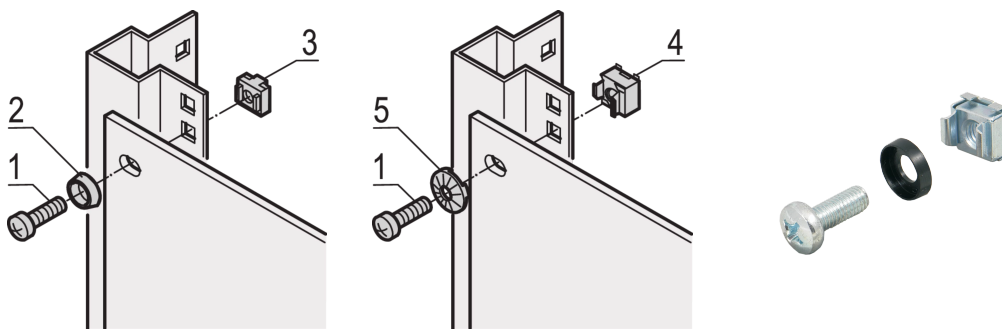

19" Assembly Kit M6, Screw, Washer, Nut; 50 pieces

CATALOG NUMBER

21101-809

For standard grounding use a grounding nut and washer on at least one attachment point.

When 19" assembly kit is used with conductive 19" panel mount, grounding cage nuts are not needed.

CERTIFICATIONS

FEATURES

Assembly kits for assembly of 19" components into a cabinet

For mounting of front panels, distribution fields or other components on the frame, slide mounts or depth members with square cut-outs

PRODUCT ATTRIBUTES

Package Quantity: 50

Thread Size: M6

Finish: Zinc Plated

Material: Steel; ABS

Product Family: RatiopacPRO; RatiopacPRO AIR; CompacPRO; PropacPRO; Comptec; Inpac; MultipacPRO; Varistar CP; Novastar; Eurorack; Outdoor