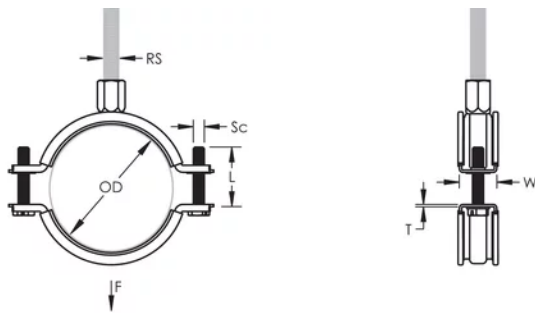

Longer ears position the screw farther from the hanger, improving tool clearance when the screw is tightened

Combination nut can be attached to M8 or M10 threaded rod, simplifying material handling

Screw length has been optimized to accommodate an increased pipe range, reducing inventory

Pipe Size: 3"

NB/DN: 80

Rod Size (RS): M8;M10

Width (W): 23 mm

Thickness (T): 1.75 mm

Screw Diameter (Sc): 6

Screw Length (L): 37mm

Static Load: 1700N

## ADDITIONAL PRODUCT DETAILS

---

Lining is EPDM rubber.

## DIAGRAMS

---