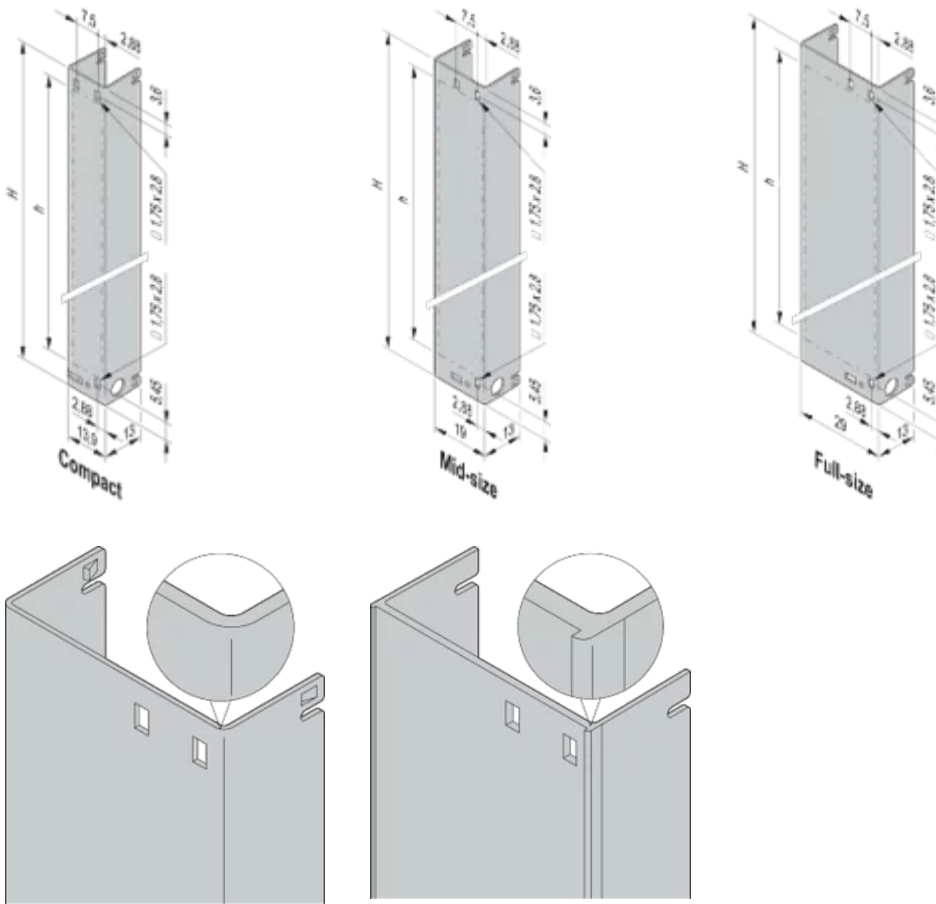

Front panel for pull-handle mechanism (with cut-outs for light pipe)

For the use together with the AMC Pull-handle mechanism, AMC.0 R2.0

PRODUCT ATTRIBUTES

Height (H): 73.8mm

Rack Width: 4HP

Accessory Type: Front panel

Design Feature: Mid-Size

Material: Aluminum

Finish: Passivated

Package Quantity: 1

Front Finish: Raw

Rear Finish: Raw

Depth (D): 2.5mm

Product Type: Front Panel

Width (W): 19mm

DIAGRAMS

WARNING

nVent products shall be installed and used only as indicated in nVent's product instruction sheets and training materials. Instruction sheets are available at www.nvent.com and from your nVent customer service representative. Improper installation, misuse, misapplication or other failure to completely follow nVent's instructions and warnings may cause product malfunction, property damage, serious bodily injury and death and/or void your warranty.