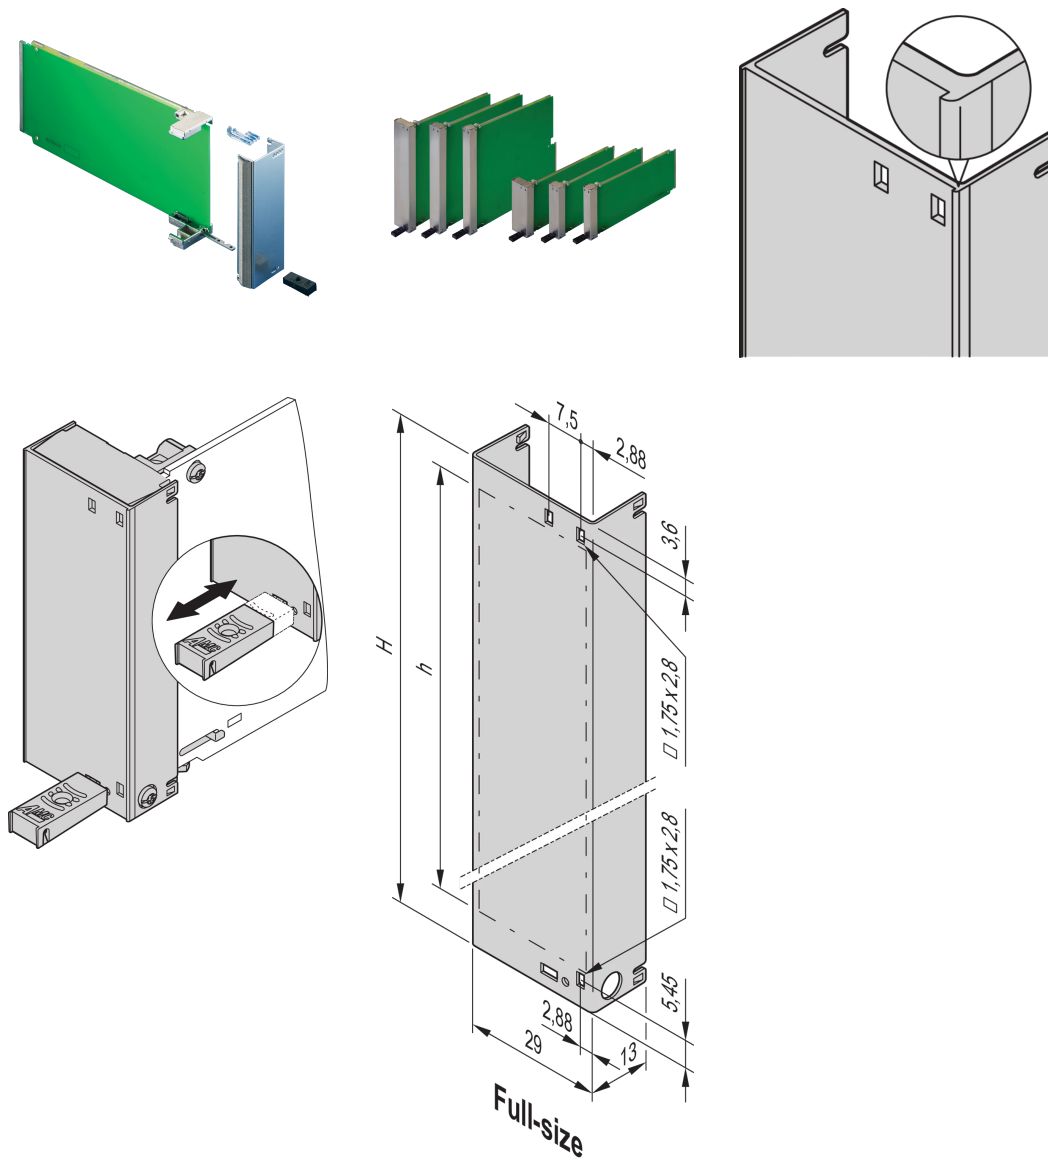

AMC Front Panel with Pull Handle, Single Mid-Size, 4 HP, AI

CATALOG NUMBER

30849-658

AdvancedMC Front Panel including EMC gasket for AMC.0 Rev. 2.0 Modules.

CERTIFICATIONS

FEATURES

In accordance with AMC.0 R2.0 specification

Front panel for pull-handle mechanism (with cut-outs for light pipe)

For the use together with the AMC Pull-handle mechanism, AMC.0 R2.0

PRODUCT ATTRIBUTES

Height (H): 73.8mm

Rack Width: 4HP

Accessory Type: Front panel

Design Feature: Mid-Size

Material: Aluminum

Finish: Passivated

Package Quantity: 1

Front Finish: Raw

Rear Finish: Raw

Depth (D): 2.5mm

Product Type: Front Panel