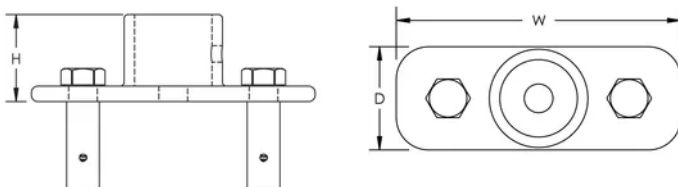

Dual Terminal Adaptor

Data Solutions

FEATURES

For connection of nVent ERICO System 3000 air terminals to dual runs of nVent ERICO Ericore downconductor

SPECIFICATIONS

Table 1/1

Catalog Number	Material	Depth (D)	Height (H)	Width (W)	Unit Weight
TERMDUALCOUP	Stainless Steel 316 (EN 1.4401)	68mm	80mm	220mm	3kg

DIAGRAMS