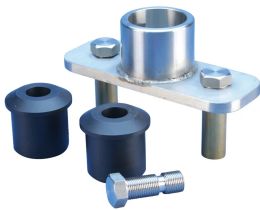

# Dual Terminal Adaptor

### FEATURES

For connection of nVent ERICO System 3000 air terminals to dual runs of nVent ERICO Ericore downconductor

### SPECIFICATIONS

Table 1/1

Catalog Number	Material	Depth (D)	Height (H)	Width (W)	Unit Weight
TERMDUALCOUP	Stainless Steel 316 (EN 1.4401)	68mm	80mm	220mm	3kg