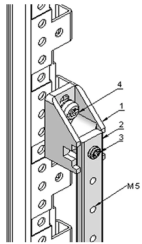

Grounding/Grounding Busbar Kit for Ring Terminations

Copper strip typically housed inside switchgear, panel boards, and busway enclosures for grounding. They are also used to connect high voltage equipment at electrical switchyards, and low voltage equipment in battery banks.

FEATURES

To screw on grounding cables with ring tabs

Threaded fixing points M5 in intervals of 20 mm

Assembly insulated from the frame

Maximum current capacity 200 A

Connection 35 mm² with a clamp (accessory 21120-209)

SPECIFICATIONS

Product Type: Grounding Kit

Table 1/1

Catalog Number	Length	Material	Package Quantity	Type	Quick Ship
20118-860	440mm	Copper	1	Ring Termination	No
20118-861	980mm	Copper	1	Ring Termination	No
20118-862	1680mm	Copper	1	Ring Termination	No
20118-864	1980mm	Copper	1	Ring Termination	No