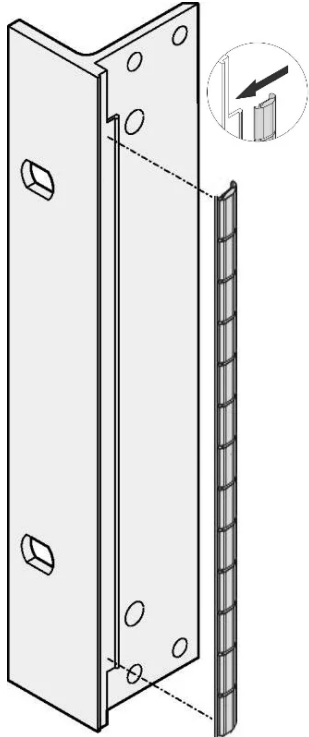

Front Panel EMC Stainless Steel Shielding Kit, for U-Shaped front panels

The stainless EMC gaskets are inserted into a slot on the right hand side of the U-shaped front panels.

The gasket will be clipped onto the right front panel bracket, the 19" bracket or rear profile of the subrack

FEATURES

The stainless steel EMC-gasket for SCHROFF U-shaped front panels, offers excellent performance in shielding effectiveness and an enormous temperature range from -200 to +160°C.

Easy mounting by clipping the gasket onto the right front panel bracket, the 19" bracket or rear profile of the subrack