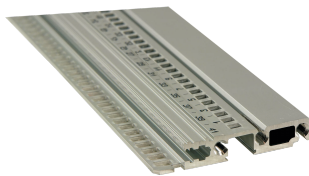

# Horizontal Rail, Front, Type R-LD, Rugged, Long Lip, 1000 mm

## CATALOG NUMBER

**34566-301**

Combinations of horizontal rails and side panels

„+“ can be combined, „-“ combination not recommended

|                 |         |            |            |             |
|-----------------|---------|------------|------------|-------------|
|                 | Light 1 | Flexibel 2 | Heavy 3 HP | Rugged 4 HP |
| Horizontal rail | -       | +          | +          | +           |
| Horizontal rail | +       | +          | +          | +           |
| Horizontal rail | +       | +          | -          | -           |
| Horizontal rail | +       | +          | -          | -           |
| Side panel      |         |            |            |             |
|                 | Light 1 | Flexibel 2 | Heavy 3 HP | Rugged 4 HP |

Light 1: 20 HP, Flexibel 2: 28 HP, Heavy 3 HP: 40 HP, Rugged 4 HP: 63 HP

The rugged horizontal rail type can handle shock and vibration up to 25 g. It enables the use of IEEE handles.

## FEATURES

Type R-LD "rugged" horizontal rails with 3-hole fixing for increased robustness

For insertion/extraction of CompactPCI or, VME64x boards

With HP units printed from 28 HP upwards

Length 20, 28, 40, 42, 63, 84 HP or 1000 mm