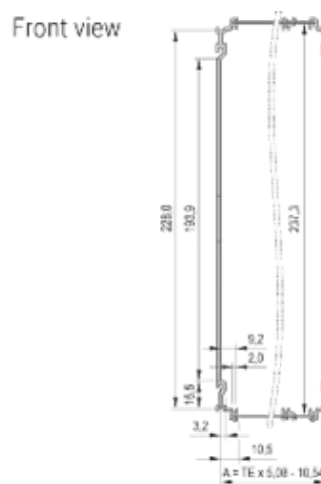

DIAGRAMS

WARNING

nVent products shall be installed and used only as indicated in nVent's product instruction sheets and training materials. Instruction sheets are available at www.nvent.com and from your nVent customer service representative. Improper installation, misuse, misapplication or other failure to completely follow nVent's instructions and warnings may cause

North America

All locations
+1.763.422.2661
Chat with us:
nvent.com/schroff

Europe

Straubenhardt, Germany
+49.7082.794.0
Betschdorf, France
+33.3.88.90.64.90
Warsaw, Poland
+48.22.209.98.35
Assago, Italy
+39.02.932.7141
Chat with us:
nvent.com/schroff

Asia

Shanghai, China
+86.21.2412.6943
Qingdao, China
+86.532.8771.6101
Singapore
+65.6768.5800
Shin-Yokohama, Japan
+81.45.476.0271
Chat with us:
nvent.com/schroff

Middle East & India

Dubai, United Arab Emirates
+971.4.378.1700
Bangalore, India
+91.80.6715.2001
Istanbul, Turkey
+90.216.250.7374
Chat with us:
nvent.com/schroff

Our powerful portfolio of brands:

CADDY ERICO HOFFMAN ILSCO SCHROFF TRACHTE