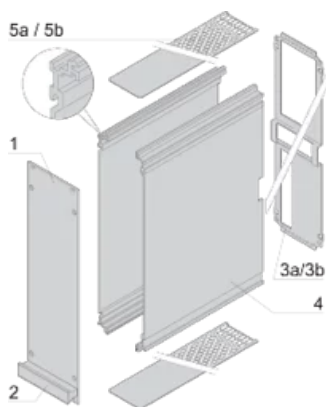

DIAGRAMS

WARNING

nVent products shall be installed and used only as indicated in nVent's product instruction sheets and training materials. Instruction sheets are available at www.nvent.com and from your nVent customer service representative. Improper installation, misuse, misapplication or other failure to completely follow nVent's instructions and warnings may cause

North America

All locations
+1.763.422.2661
Chat with us:
nvent.com/schroff

Europe

Straubenhardt, Germany
+49.7082.794.0
Betschdorf, France
+33.3.88.90.64.90
Warsaw, Poland
+48.22.209.98.35
Assago, Italy
+39.02.932.7141
Chat with us:
nvent.com/schroff

Asia

Shanghai, China
+86.21.2412.6943
Qingdao, China
+86.532.8771.6101
Singapore
+65.6768.5800
Shin-Yokohama, Japan
+81.45.476.0271
Chat with us:
nvent.com/schroff

Middle East & India

Dubai, United Arab Emirates
+971.4.378.1700
Bangalore, India
+91.80.6715.2001
Istanbul, Turkey
+90.216.250.7374
Chat with us:
nvent.com/schroff

Our powerful portfolio of brands:

CADDY ERICO HOFFMAN ILSCO SCHROFF TRACHTE