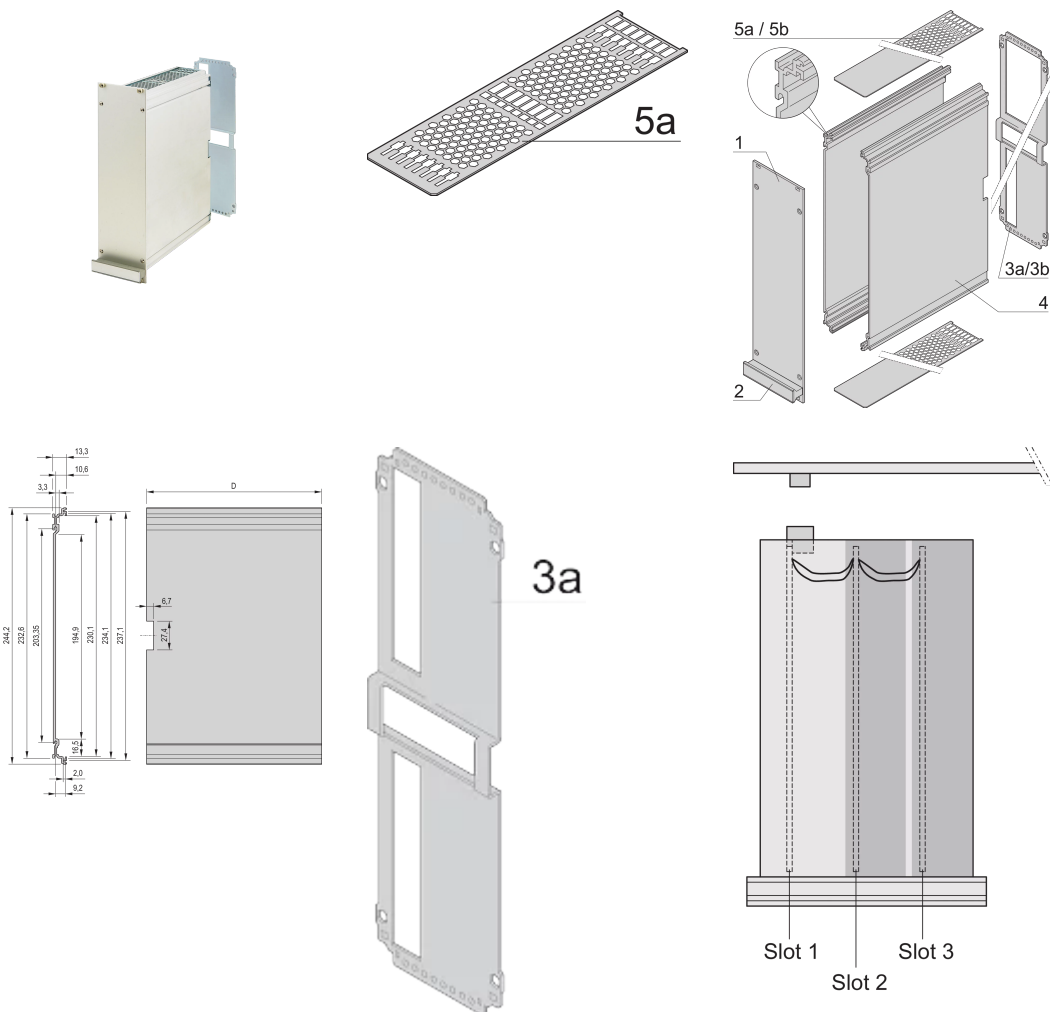

Frame Type Plug-In Unit PRO Kit, Perforated Covers, 1 Connector, 6 U, 12 HP, 227 mm

CATALOG NUMBER

24812-762

Frame type plug-in unit, non-shielded, perforated top / bottom cover, rear panel with cutout for one connector.

CERTIFICATIONS

FEATURES

Extruded side panels right and left, with grooves for insertion of a printed circuit board (standard board position is on the left only)

Rear panel with cut-out for single connector (conforms to EN 60603, DIN 41612, construction types: B, C, D, F, H, Q, R, S)

Cover plate with perforation, for guide rails (airflow approx. 60%); please order guide rails separately

PRODUCT ATTRIBUTES

Rack Height: 6U

Rack Width: 12HP

Package Quantity: 1

Handle Type: Trapezoid

Rear Panel Type: Single Connector Cut-Out

Cover Plate Type: Cover Plate with Perforation for Guide Rails

Front Finish: Anodized

Rear Finish: Anodized

Cooling: Perforated

Depth (D): 227mm

EMC Shielding: No

Finish: Anodized

Material: Aluminum