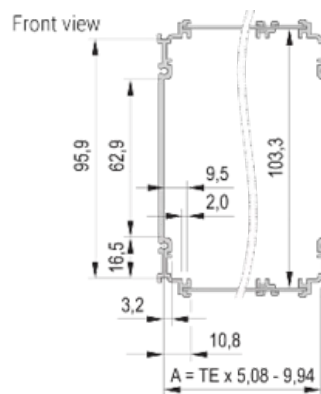

DIAGRAMS

WARNING

nVent products shall be installed and used only as indicated in nVent's product instruction sheets and training materials. Instruction sheets are available at www.nvent.com and from your nVent customer service representative. Improper installation, misuse, misapplication or other failure to completely follow nVent's instructions and warnings may cause

North America

All locations
+1.763.422.2661
Chat with us:
nvent.com/schroff

Europe

Straubenhardt, Germany
+49.7082.794.0
Betschdorf, France
+33.3.88.90.64.90
Warsaw, Poland
+48.22.209.98.35
Assago, Italy
+39.02.932.7141
Chat with us:
nvent.com/schroff

Asia

Shanghai, China
+86.21.2412.6943
Qingdao, China
+86.532.8771.6101
Singapore
+65.6768.5800
Shin-Yokohama, Japan
+81.45.476.0271
Chat with us:
nvent.com/schroff

Middle East & India

Dubai, United Arab Emirates
+971.4.378.1700
Bangalore, India
+91.80.6715.2001
Istanbul, Turkey
+90.216.250.7374
Chat with us:
nvent.com/schroff

Our powerful portfolio of brands:

CADDY ERICO HOFFMAN ILSCO SCHROFF TRACHTE