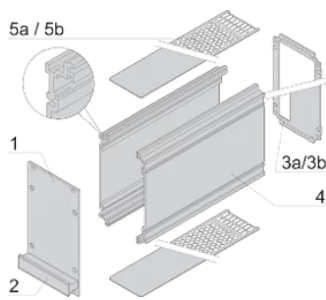

DIAGRAMS

WARNING

nVent products shall be installed and used only as indicated in nVent's product instruction sheets and training materials. Instruction sheets are available at www.nvent.com and from your nVent customer service representative. Improper installation, misuse, misapplication or other failure to completely follow nVent's instructions and warnings may cause

North America

All locations
+1.763.422.2661
Chat with us:
nvent.com/schroff

Europe

Straubenhardt, Germany
+49.7082.794.0
Betschdorf, France
+33.3.88.90.64.90
Warsaw, Poland
+48.22.209.98.35
Assago, Italy
+39.02.932.7141
Chat with us:
nvent.com/schroff

Asia

Shanghai, China
+86.21.2412.6943
Qingdao, China
+86.532.8771.6101
Singapore
+65.6768.5800
Shin-Yokohama, Japan
+81.45.476.0271
Chat with us:
nvent.com/schroff

Middle East & India

Dubai, United Arab Emirates
+971.4.378.1700
Bangalore, India
+91.80.6715.2001
Istanbul, Turkey
+90.216.250.7374
Chat with us:
nvent.com/schroff

Our powerful portfolio of brands:

CADDY ERICO HOFFMAN ILSCO SCHROFF TRACHTE