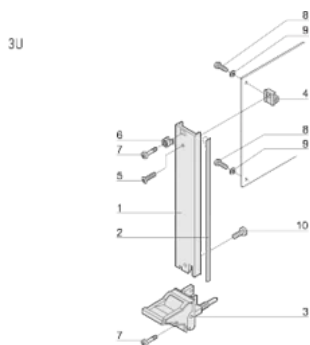

CERTIFICATIONS

FEATURES

U-shaped front panel for textile gasket

Suitable for insertion and extraction forces up to 700 N (per pair)

Enable the installation of a microswitch

Enable the installation of coding pegs in accordance with IEC 60297-3-103/ IEEE 1101.10

PRODUCT ATTRIBUTES

Rack Width: 12HP

Package Quantity: 1

Handle Type: IEL

Mounting: Screw-on Front

EMC Gasket Type: Textile EMC

Front Finish: Anodized

Rear Finish: Etched

Treated Edges: No

Complies With: IEC 60297-3-102; IEEE 1101.10; IEC 60297-3-103; IEEE 1101.1/11

EMC Shielding: Yes

Finish: Anodized; Passivated

Height (H): 128.4mm

Material: Aluminum

Product Type: Front Panel

Rack Height: 3U

Type: Front Panel with Handle (PIU)

Width (W): 60.6mm

Gross Weight: 0.118kg

DIAGRAMS

WARNING

nVent products shall be installed and used only as indicated in nVent's product instruction sheets and training materials. Instruction sheets are available at www.nvent.com and from your nVent customer service representative. Improper