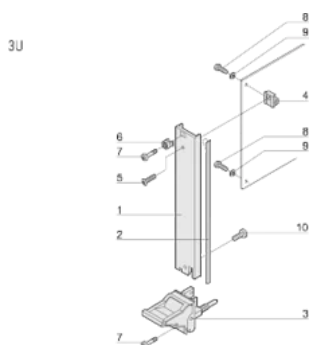

FEATURES

U-shaped front panel for textile gasket

Suitable for insertion and extraction forces up to 700 N (per pair)

Enable the installation of a microswitch

Enable the installation of coding pegs in accordance with IEC 60297-3-103/ IEEE 1101.10

PRODUCT ATTRIBUTES

Rack Width: 10HP

Package Quantity: 1

Handle Type: IEL

Mounting: Screw-on Front

Gasket Type: Textile EMC

Front Finish: Anodized

Rear Finish: Etched

Treated Edges: No

Complies With: IEC 60297-3-102; IEEE 1101.10; IEC 60297-3-103; IEEE 1101.1/11

EMC Shielding: Yes

Finish: Anodized; Passivated

Height (H): 128.4mm

Material: Aluminum

Product Type: Front Panel

Rack Height: 3U

Type: Front Panel with Handle (PIU)

Width (W): 50.5mm

DIAGRAMS

WARNING

---

nVent products shall be installed and used only as indicated in nVent's product instruction sheets and training materials. Instruction sheets are available at www.nvent.com and from your nVent customer service representative. Improper installation, misuse, misapplication or other failure to completely follow nVent's instructions and warnings may cause