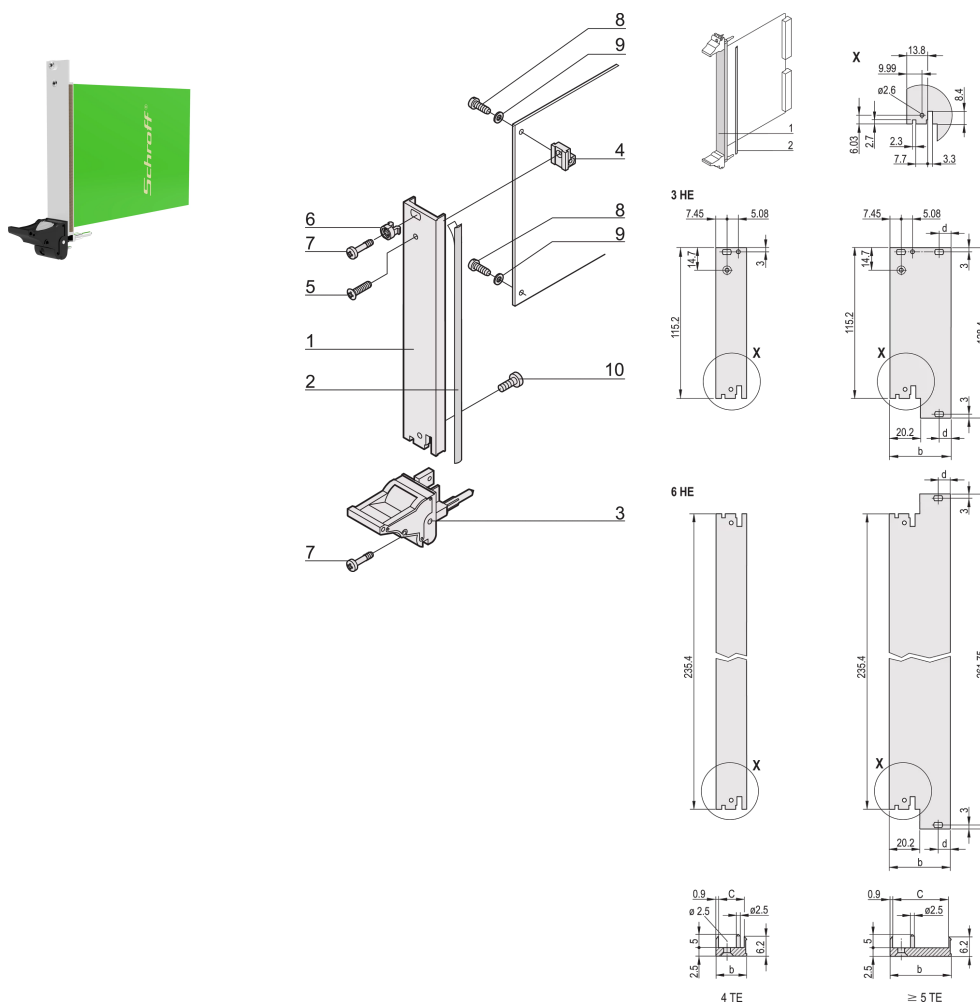

# Plug-In Unit Kit With IEL Handle, Shielded, Black 3 U, 10 HP

CATALOG NUMBER

**20848-590**

Plug-in unit, with IEL inserter/extractor black handle, 3 U, front assembly. The U-shaped front panel enable shielding with a textile gasket.

## FEATURES

---

U-shaped front panel for textile gasket

Suitable for insertion and extraction forces up to 700 N (per pair)

Enable the installation of a microswitch

Enable the installation of coding pegs in accordance with IEC 60297-3-103/ IEEE 1101.10

## PRODUCT ATTRIBUTES

---

Rack Width: 10HP

Package Quantity: 1

Handle Type: IEL

Mounting: Screw-on Front

Gasket Type: Textile EMC

Front Finish: Anodized

Rack Height: 3U

Type: Front Panel with Handle (PIU)

Width (W): 50.5mm