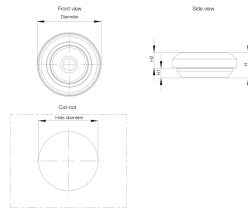

# Simple Protection Cables Entry For Wall Mounted Enclosures, CES

The rubber cable gland is easy to mount, and cables and pipes can be pulled through at an angle easily without tools, ensuring that the enclosure's protection degree is maintained.

## FEATURES

Description: Simple grommet manufactured in a rubber-like material. The installation does not require tools. The "pushout" membrane is a permanent seal until it is penetrated by a cable or pipe. It is equipped with a sock that closes tight around the cable and allows for it to be moved around like a "joy-stick" in the opening without endangering the IP, so it works extremely well with cables passing through at an angle. Suitable for holes in materials of 0.5 to 4.5 mm thickness.

Table 1/1

| Catalog Number | Height (H) | Width (W) | Depth (D) | Height (H) | Diameter | Cable Diameter Range |
|----------------|------------|-----------|-----------|------------|----------|----------------------|
| CES16          | 11mm       | 24mm      | 24mm      | 4mm min    | 23.5mm   | 5 – 10mm             |
| CES20          | 11mm       | 28mm      | 28mm      | 4mm min    | 27.5mm   | 6 – 13mm             |
| CES25          | 11mm       | 33mm      | 33mm      | 4mm min    | 39.5mm   | 8 – 17mm             |
| CES32          | 11mm       | 40mm      | 40mm      | 4mm min    | 39.5mm   | 12 – 24mm            |