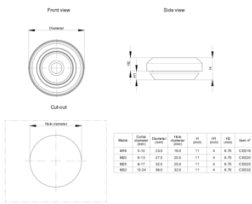

SPECIFICATIONS

Color:	Light Gray
Color Code:	RAL 7035
Finish:	Smooth
Material:	Thermoplastic Elastomer

Table 1/1

Catalog Number	Height (H)	Width (W)	Depth (D)	Height (H)	Diameter	Cable Diameter Range
CES16	11mm	24mm	24mm	4mm min	23.5mm	5 – 10mm
CES20	11mm	28mm	28mm	4mm min	27.5mm	6 – 13mm
CES25	11mm	33mm	33mm	4mm min	39.5mm	8 – 17mm
CES32	11mm	40mm	40mm	4mm min	39.5mm	12 – 24mm

DIAGRAMS

WARNING

nVent products shall be installed and used only as indicated in nVent's product instruction sheets and training materials. Instruction sheets are available at www.nvent.com and from your nVent customer service representative. Improper installation, misuse, misapplication or other failure to completely follow nVent's instructions and warnings may cause product malfunction, property damage, serious bodily injury and death and/or void your warranty.