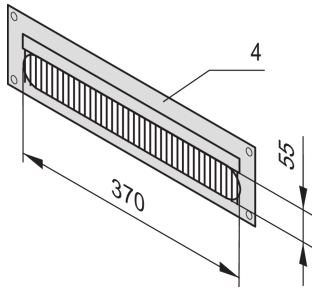

Cable Ducting for Novastar and Eurorack

Data Solutions

Cover the opening on shortened doors or rear panels for a more aesthetic look.

CERTIFICATIONS

FEATURES

To cover the opening on shortened doors or rear panels

Frame, St, 2.5 mm

With black brush strip

SPECIFICATIONS

Product Type: Cover

Table 1/2

Catalog Number	Rack Height	Color	Design Feature	Package Quantity	Color Code	Finish
20118-391	3U	Light Grey	Panel & Brushes	1	RAL 7035	Powder Coated
20118-390	4U	Light Grey	Panel & Brushes	1	RAL 7035	Powder Coated

CatalogNumber	Rack Height	Color	Design Feature	Package Quantity	Color Code	Finish
27230-160	3U	Black Grey	Brushes	1	RAL 7021	Anodized
27230-161	4U	Black Grey	Brushes	1	RAL 7021	Anodized

Table 2/2

Catalog Number	Material	Type
20118-391	Steel	Cable Duct
20118-390	Steel	Cable Duct
27230-160	Aluminum	Cable Duct
27230-161	Aluminum	Cable Duct