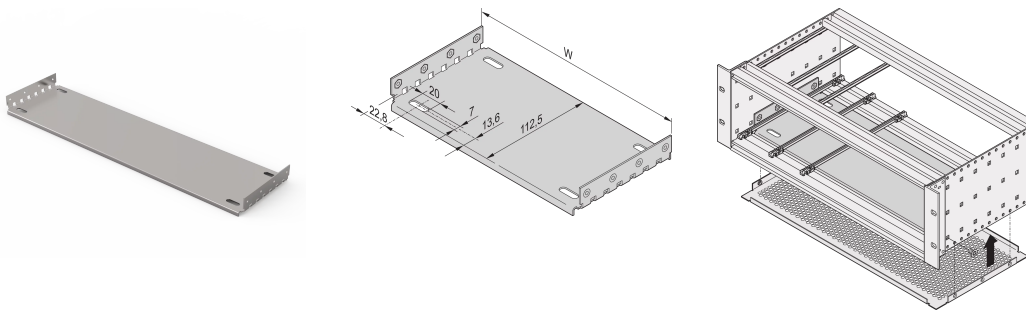

EuropacPRO Mounting Plate for Use With Cover Plate, 42 HP, 220 mm Board Length

CATALOG NUMBER

34563-014

Material	HP	W	D
34563001	28	146,87	112,50
34563009	28	146,87	172,50
34563002	42	217,99	112,50
34563014	42	217,99	172,50
34563003	63	324,67	112,50
34563019	63	324,67	172,50
34563004	84	431,35	112,50
34563024	84	431,35	172,50
34563026	84	431,35	232,50
34563028	84	431,35	292,50
34563042	84	431,35	352,50
34563044	84	431,35	412,50

Mounting plate for use with cover plates for installation and fixing of heavy components. Full width mounting plates (as wide as the subrack or the system case) are fixed to the side panels. The partial width mounting plates are fixed to the side panel and horizontal rail by means of an assembly strip.

Guide rails Type 4,4" and type strengthened cannot be used in combination with a mounting plate. Top / bottom cover which will be inserted into the groove of the light (type L) horizontal rails cannot be used in combination with a mounting plate.

CERTIFICATIONS

FEATURES

For installation and fixing of heavy components

Mounting plate, full width: The mounting plate is as wide as the subrack/system case and is fixed to the side panels

A guide rail can be fitted in first and last slot position