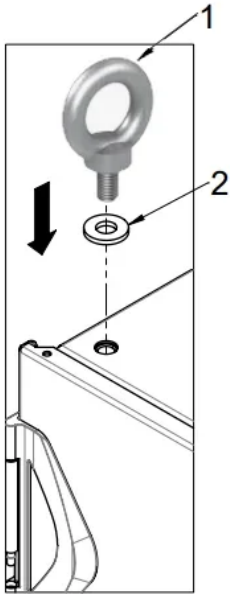

Varistar CP Lifting Eye Kit for Flush Top Cover

CATALOG NUMBER

24630-030

Bolt on lifting eyes to lift and place cabinet without cabinet damage.

FEATURES

Thread M12

Application and static load-carrying capacity in accordance with DIN 582

PRODUCT ATTRIBUTES

Package Quantity: 4

Product Family: Varistar CP

Product Type: Eye Bolt

Works With: Cabinet; Varistar CP

ADDITIONAL PRODUCT DETAILS

Only usable with raised top cover Application and loading as per DIN 582.