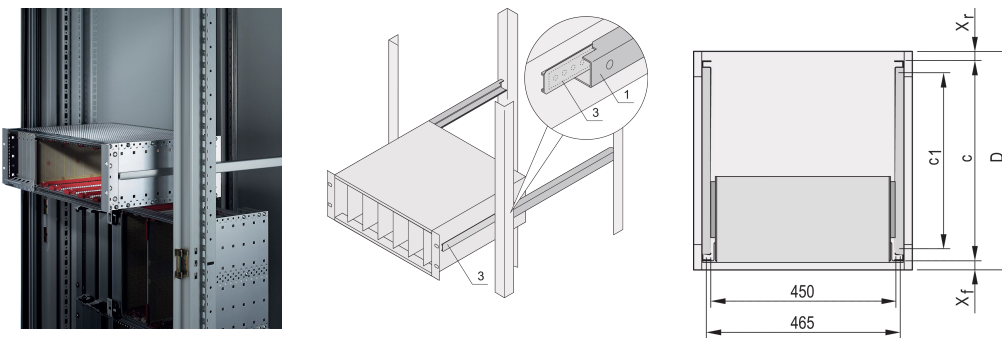

Telescopic Slides C-Profile for Cabinet for Fitting Novastar, 800 mm

CATALOG NUMBER

24562-474

Telescopic slides with guiding profile for fitting in cabinets with 25 kg load capacity.

CERTIFICATIONS

FEATURES

For mounting 84 HP wide subracks in the 19" plane

Loading capacity: 25 kg per pair

The guiding profile (1) is matched to the fixing dimension in the cabinet (it is bolted to the 19" profile of the cabinet); the adaptor Rail (3) is matched to the depth and fixing dimension on the subrack (it is inserted into the guiding profile like a telescopic slide)

PRODUCT ATTRIBUTES

Product Family: Novastar

Depth: 800mm

Package Quantity: 2

Finish: Anodized

Material: Aluminum

Product Type: Telescopic Slide

Type: C Profile

Net Weight: 0.66kg

ADDITIONAL PRODUCT DETAILS

No protection against extraction, no stop at full extension.

The reinforcement Rail and the C-Rails have been tested in accordance with the Russian atomic energy authority GAN standards.